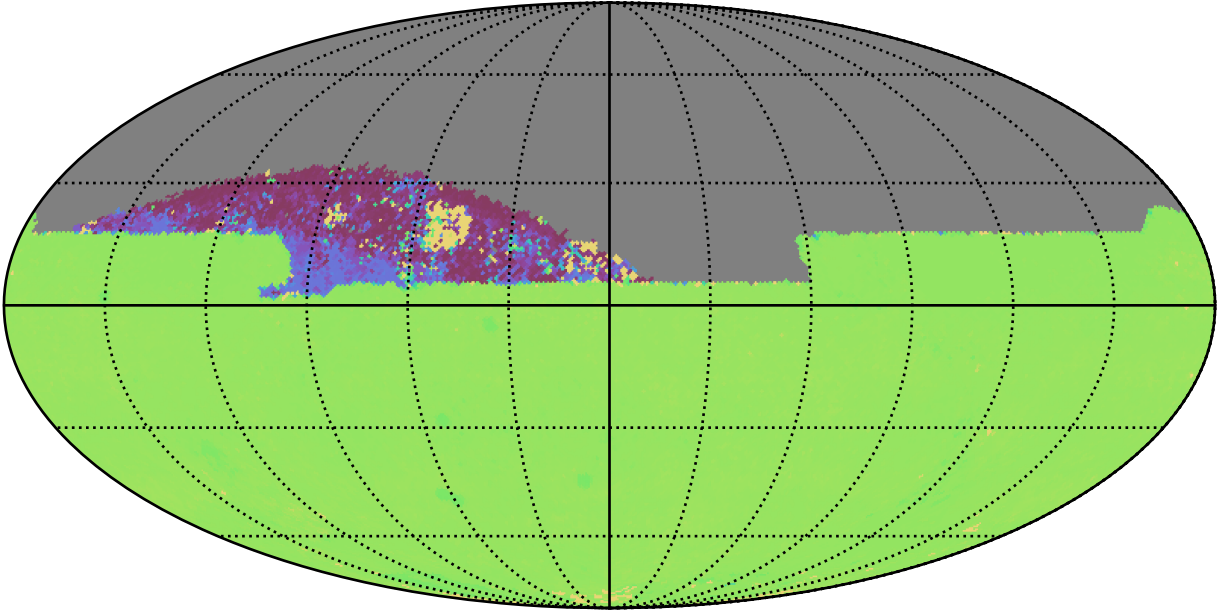

too\_elab\_r64\_d3\_griz\_v3.4\_10yrs All sky zy bands: 75th Percentile Intranight Timespan

75th Percentile Intranight Timespan (minutes)