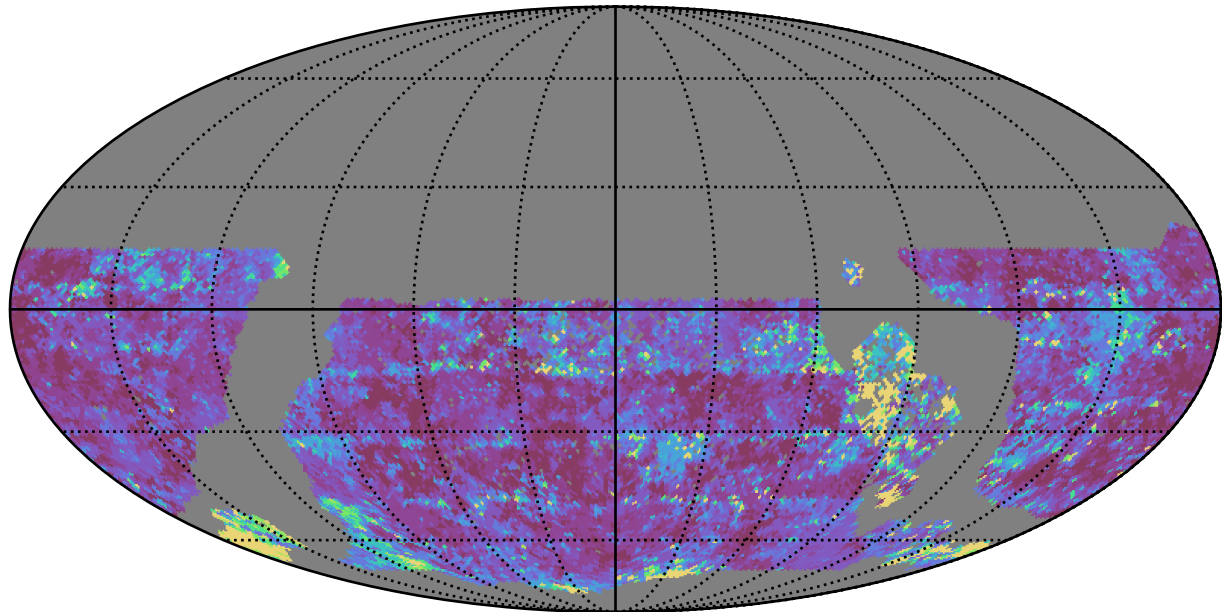

too_elab_r64_d3_griz_v3.4_10yrs WFD u band: 20thPercentile Inter-Night Gap

20thPercentile Inter-Night Gap
(days)