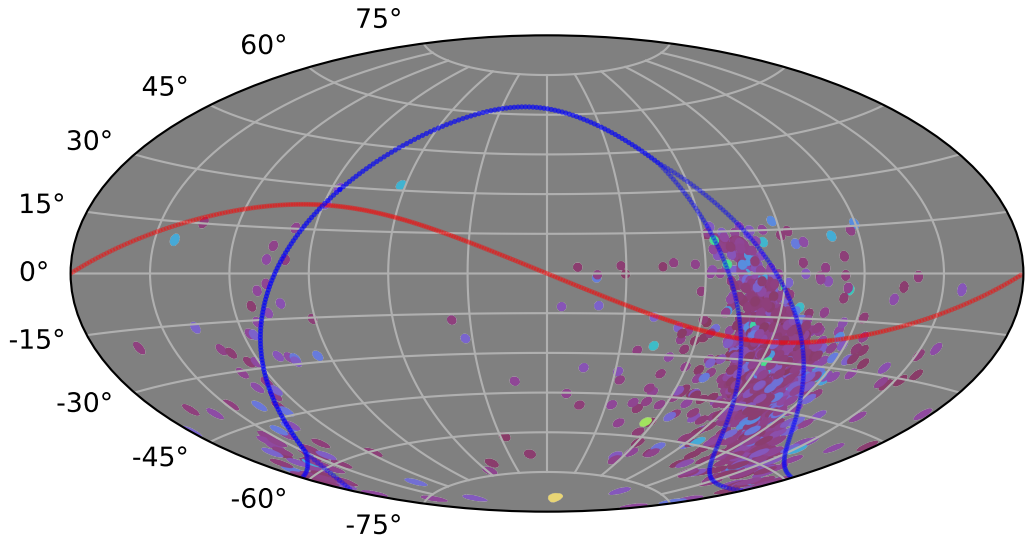

too_elab_r64_d3_giz_v3.4_10yrs : XRBPoMetric_mean_time_between_detections

4 8 12 16 20 24 28 32 36
XRBPoMetric_mean_time_between_detections
(Detected, 0 or 1)