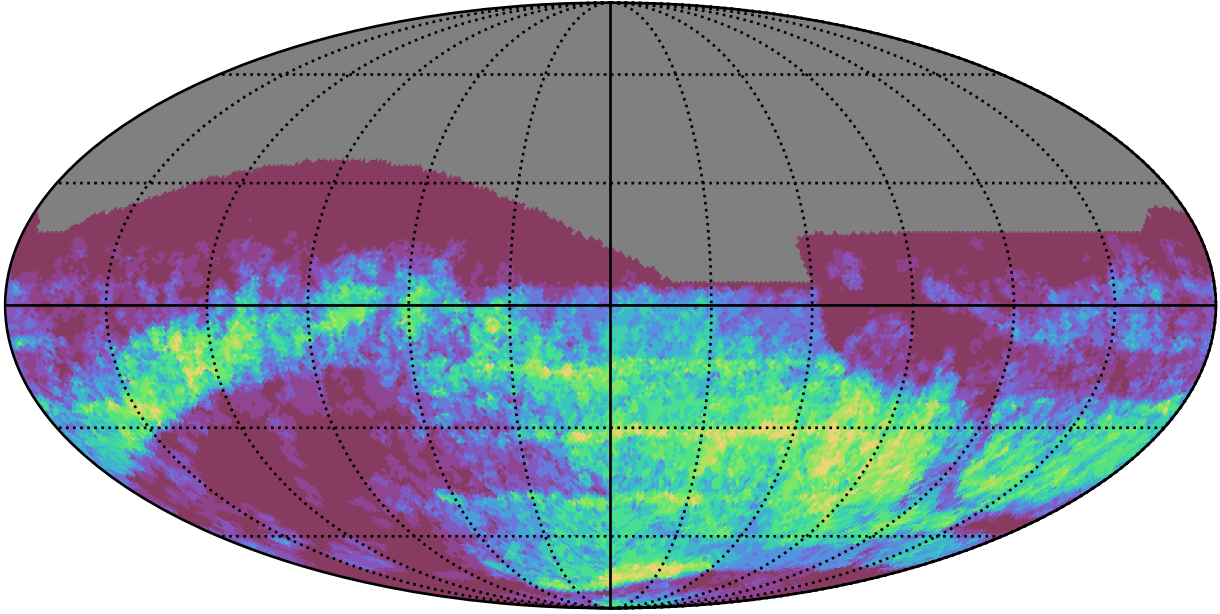

too_elab_r64_d3_giz_v3.4_10yrs : GalPlaneSeasonGapsTimescales_xray_binaries_map_Tau_10_0

0.0 0.1 0.2 0.3 0.4 0.5 0.6 0.7 0.8 0.9 1.0
GalPlaneSeasonGapsTimescales_xray_binaries_map_Tau_10_0
(MJD mag)