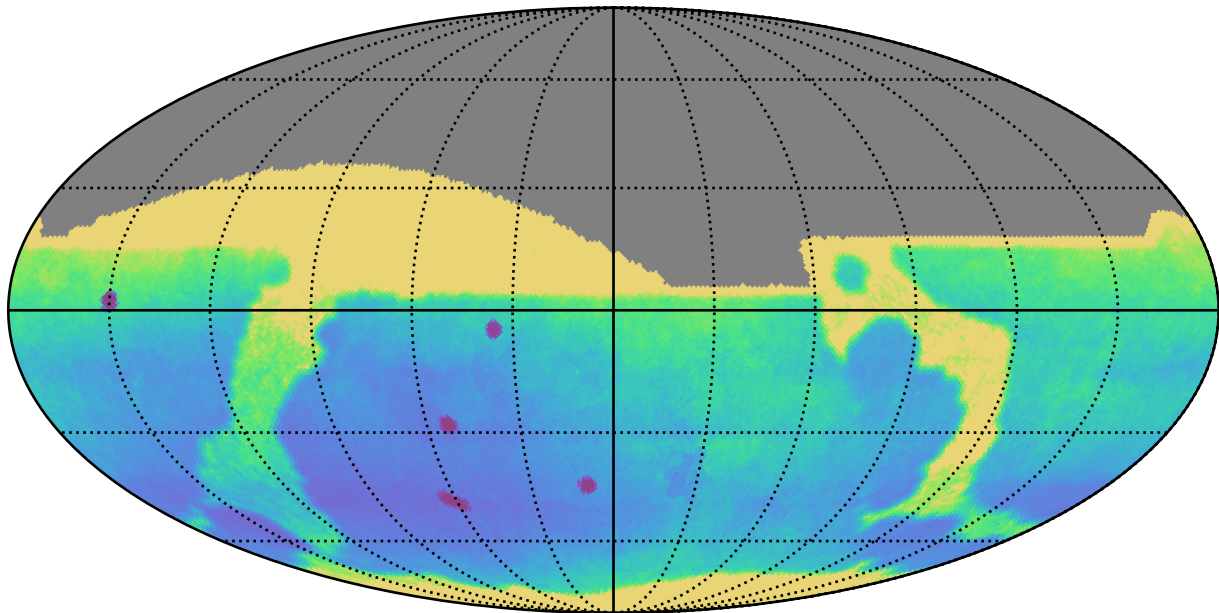

too_elab_r64_d3_giz_v3.4_10yrs All sky: Parallax Uncert @ 24.0

Parallax Uncert @ 24.0 (mas)