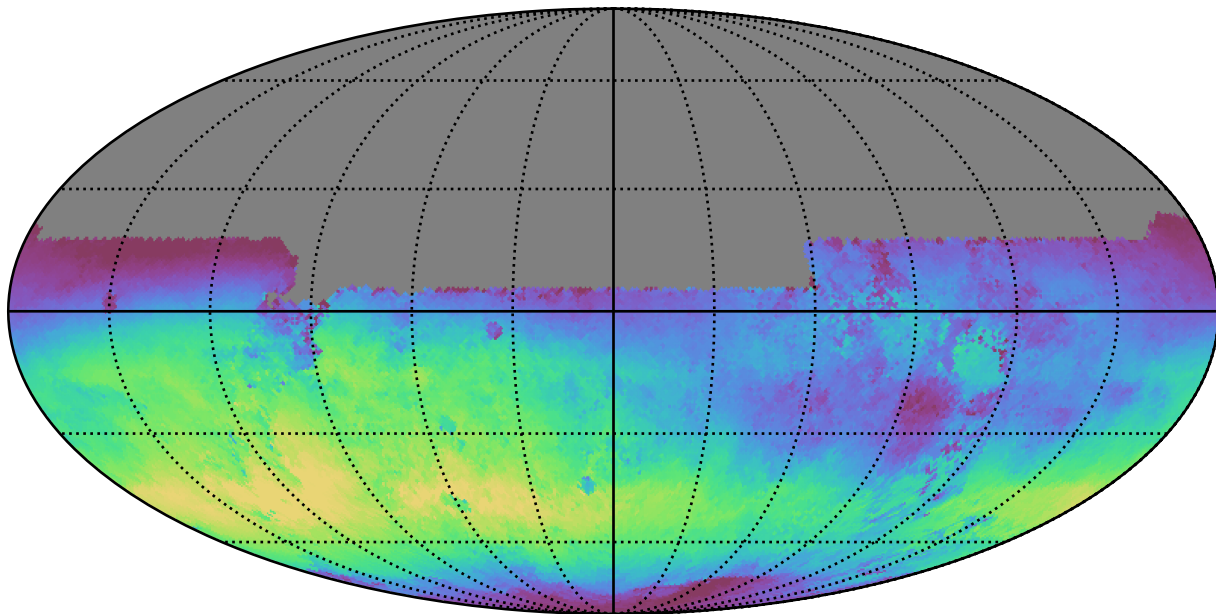

too_elab_r64_d3_giz_v3.4_10yrs All sky u band: Median skyBrightness

22.500 22.525 22.550 22.575 22.600 22.625 22.650 22.675 22.700 22.725 22.750 22.775 22.800 22.805

Median skyBrightness (mag/sq arcsec)