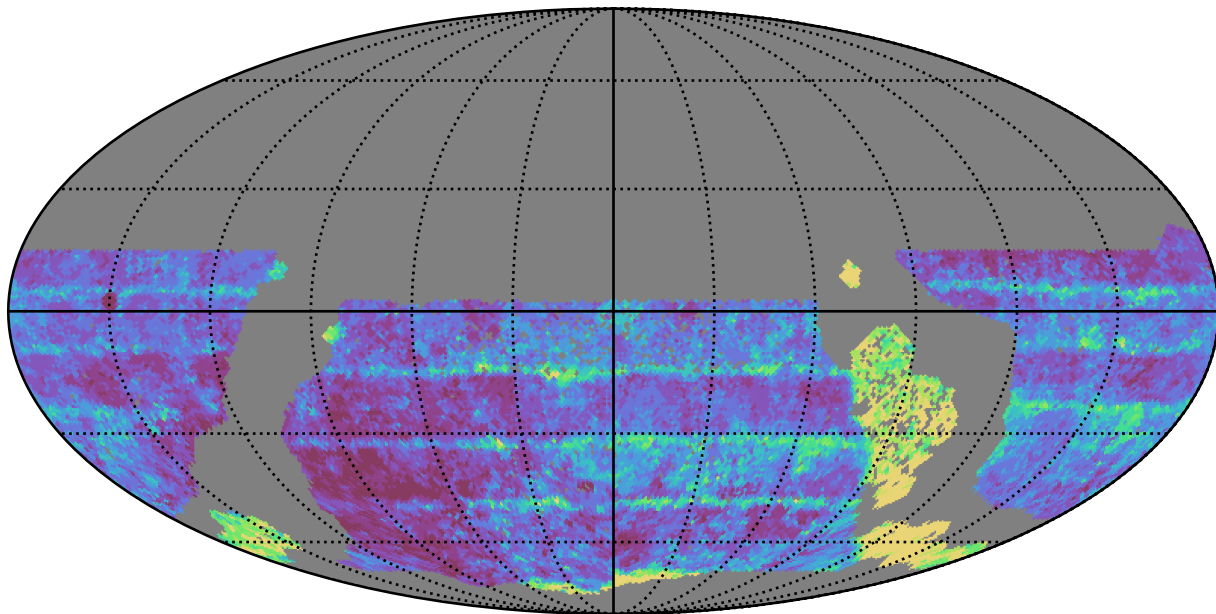

too_elab_r64_d3_giz_v3.4_10yrs WFD z band: Median Inter-Night Gap

Median Inter-Night Gap (days)