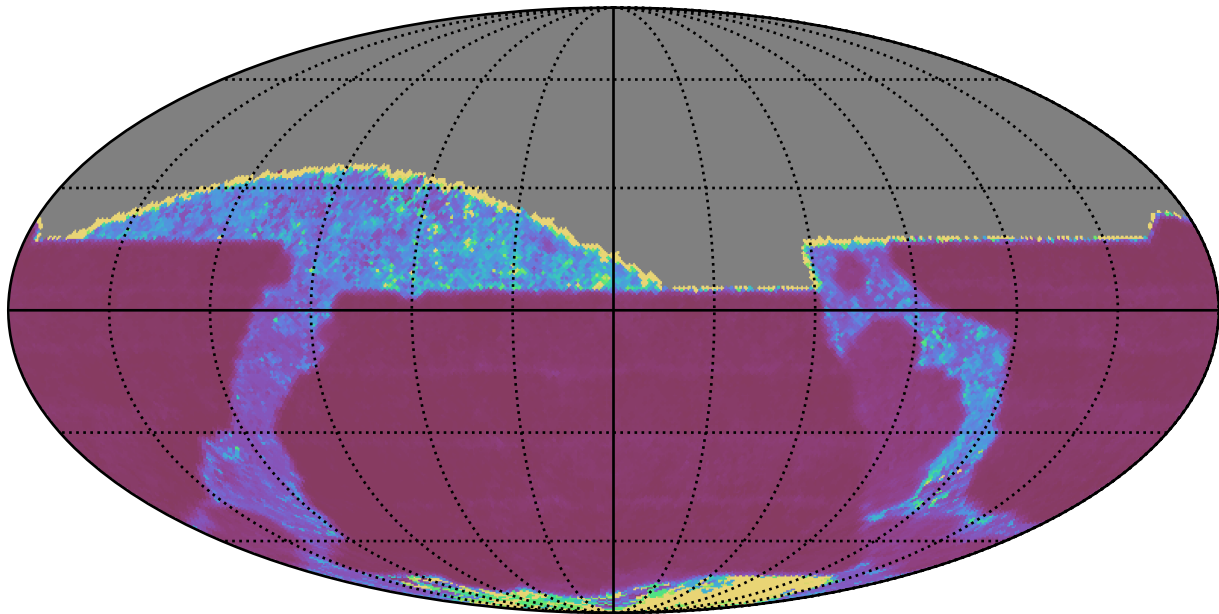

too_elab_r64_d3_giz_v3.4_10yrs All sky z band: Median Inter-Night Gap

Median Inter-Night Gap (days)