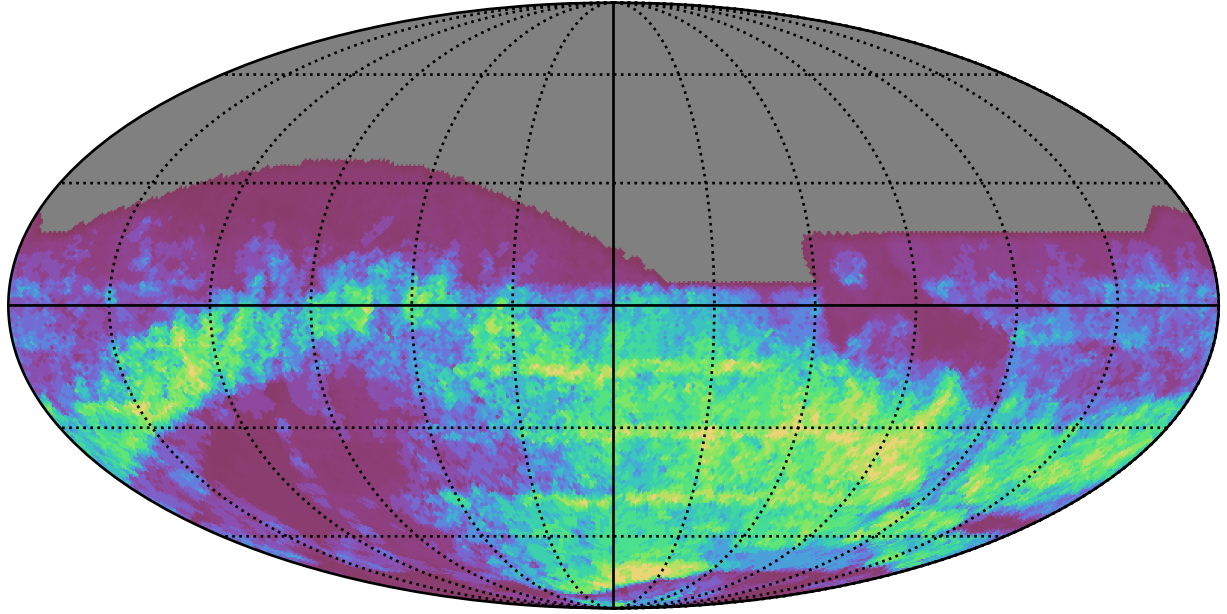

too_elab_r64_d2_ugrizy_v3.4_10yrs : GalPlaneSeasonGapsTimescales_xray_binaries_map_Tau_55_0

0.0 0.1 0.2 0.3 0.4 0.5 0.6 0.7 0.8 0.9 1.0
GalPlaneSeasonGapsTimescales_xray_binaries_map_Tau_55_0
(MJD mag)