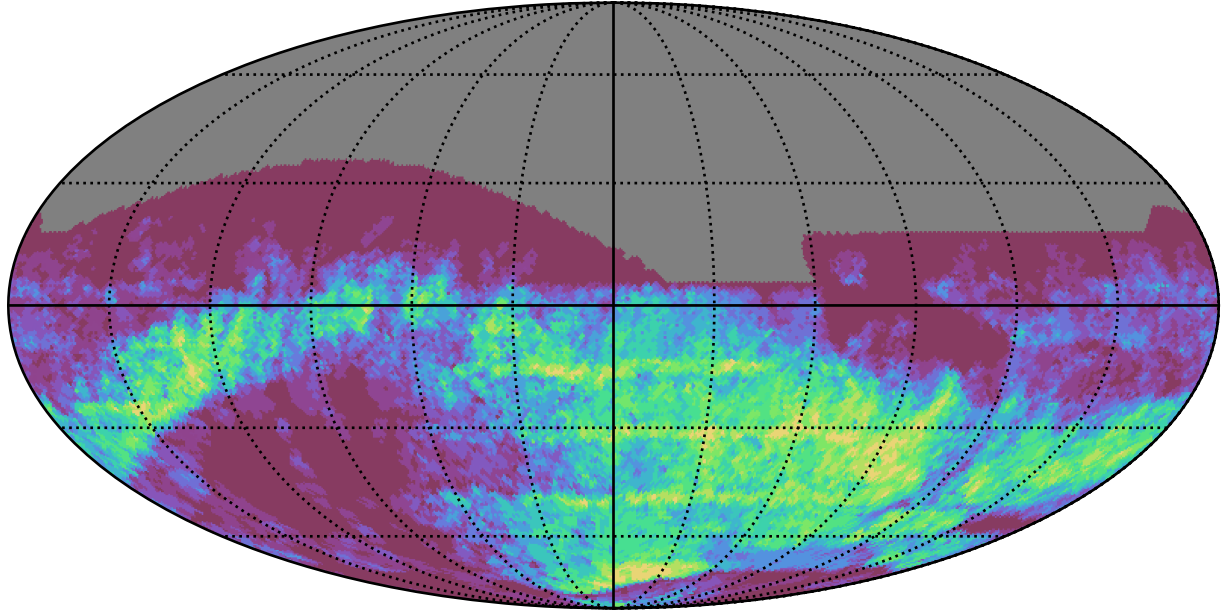

too_elab_r64_d2_ugrizy_v3.4_10yrs : GalPlaneSeasonGapsTimescales_xray_binaries_map_Tau_25_0

0.0 0.1 0.2 0.3 0.4 0.5 0.6 0.7 0.8 0.9 1.0
GalPlaneSeasonGapsTimescales_xray_binaries_map_Tau_25_0
(MJD mag)