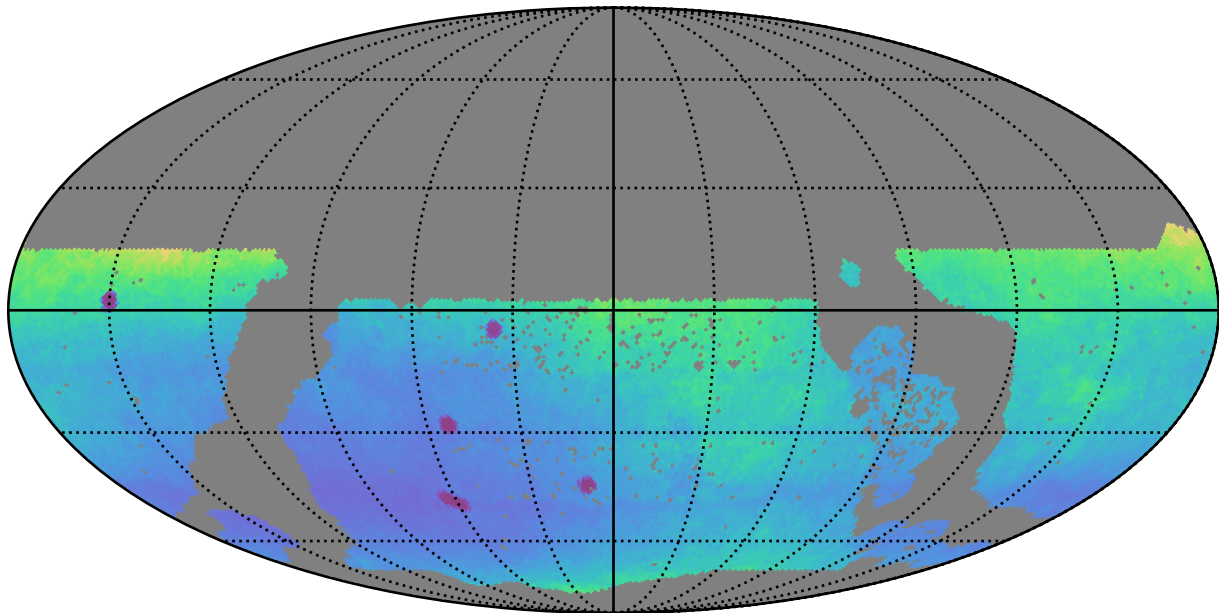

too_elab_r64_d2_ugrizy_v3.4_10yrs WFD: Parallax Uncert @ 24.0

Parallax Uncert @ 24.0 (mas)