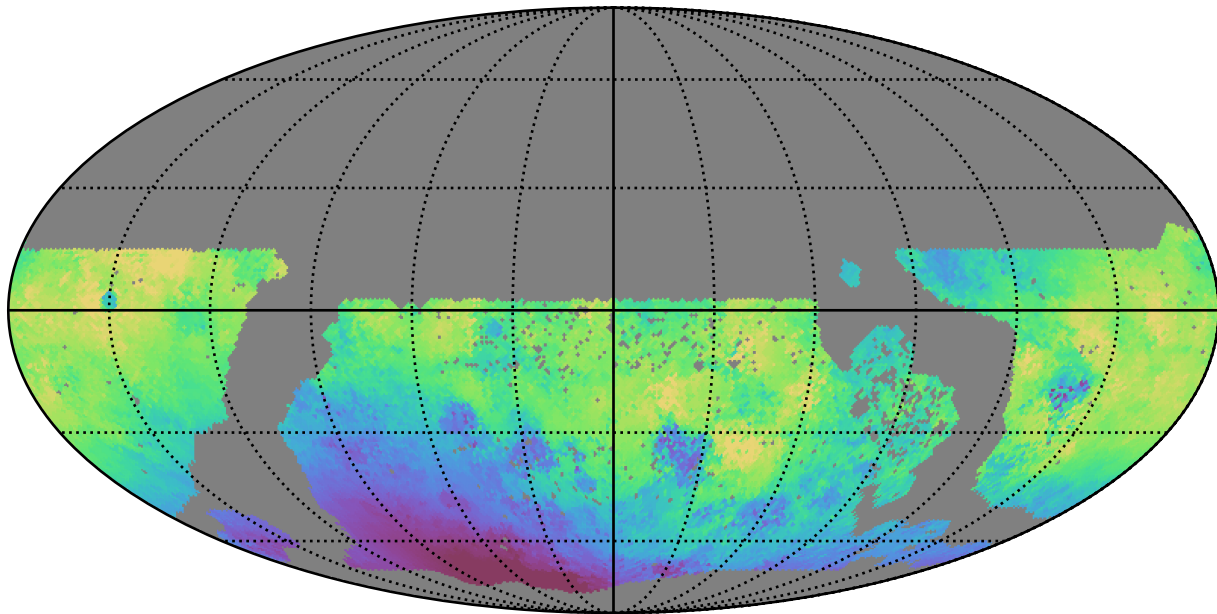

too_elab_r64_d2_ugrizy_v3.4_10yrs WFD g band: Median solarElong

Median solarElong (degrees)