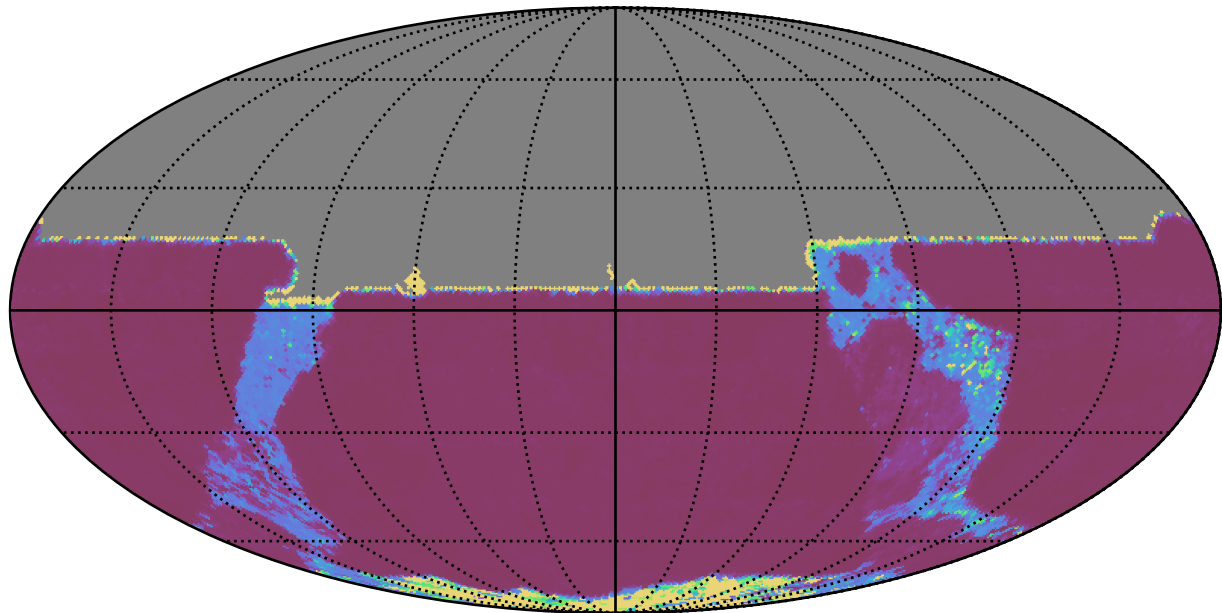

too\_elab\_r64\_d2\_ugrizy\_v3.4\_10yrs All sky y band: 20thPercentile Inter-Night Gap

20thPercentile Inter-Night Gap (days)