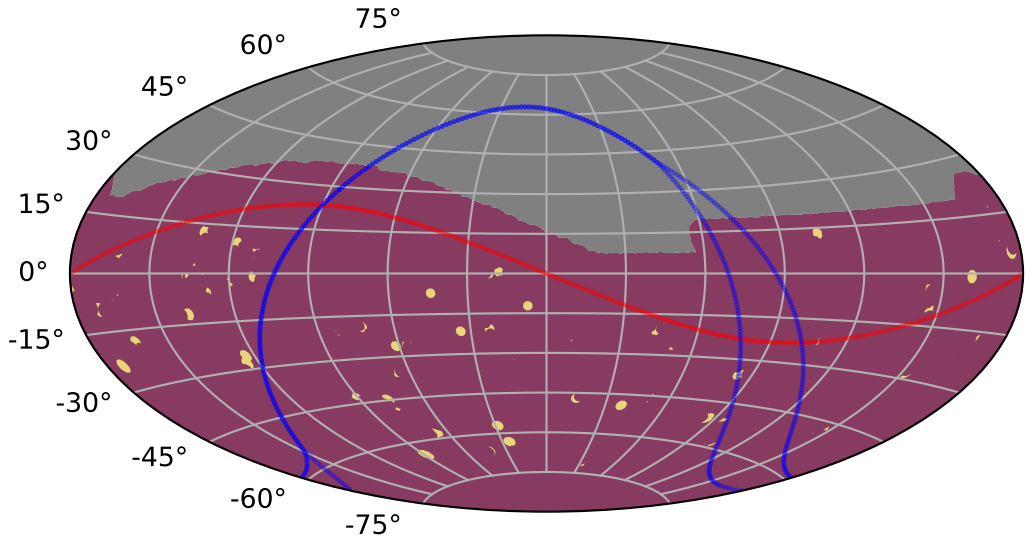

too_elab_r64_d2_gz_v3.4_10yrs all models: KNePopMetric_all_ztfrest_simple_blue

KNePopMetric_all_ztfrest_simple_blue
(Detected, 0 or 1)