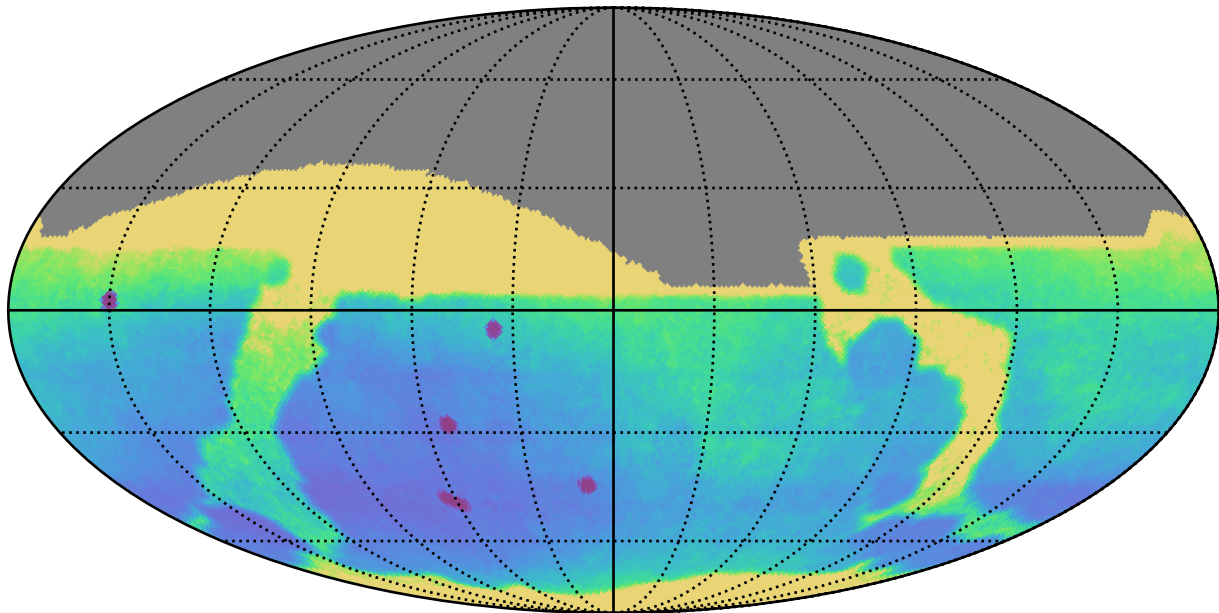

too_elab_r64_d2_gz_v3.4_10yrs All sky: Parallax Uncert @ 24.0

Parallax Uncert @ 24.0 (mas)