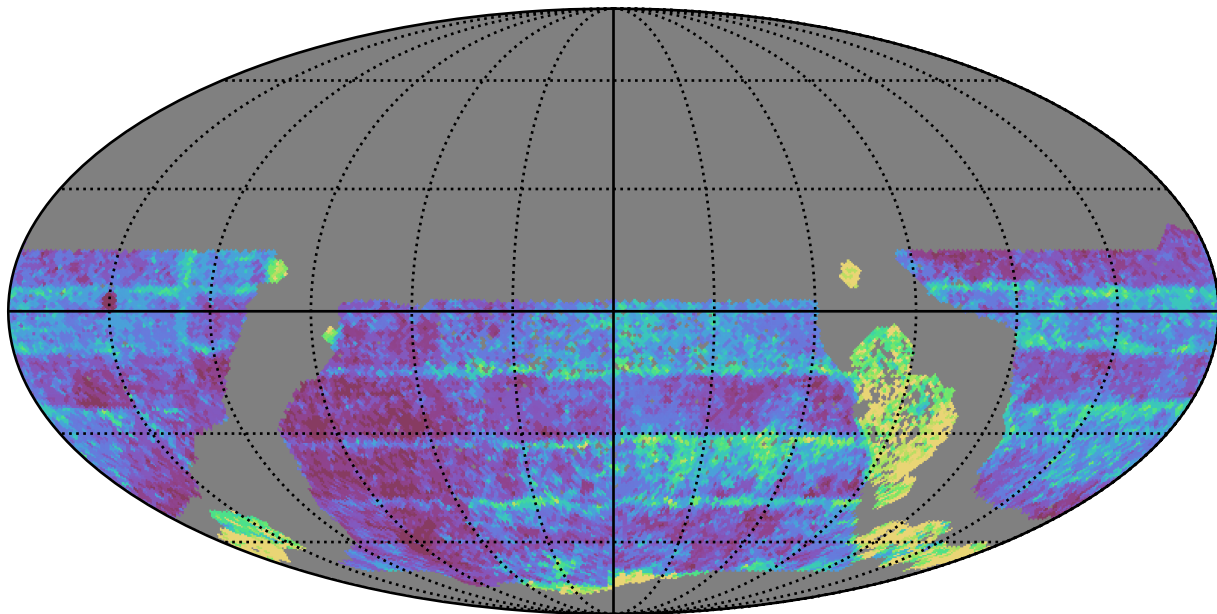

too_elab_r64_d2_gz_v3.4_10yrs WFD z band: Median Inter-Night Gap

Median Inter-Night Gap (days)