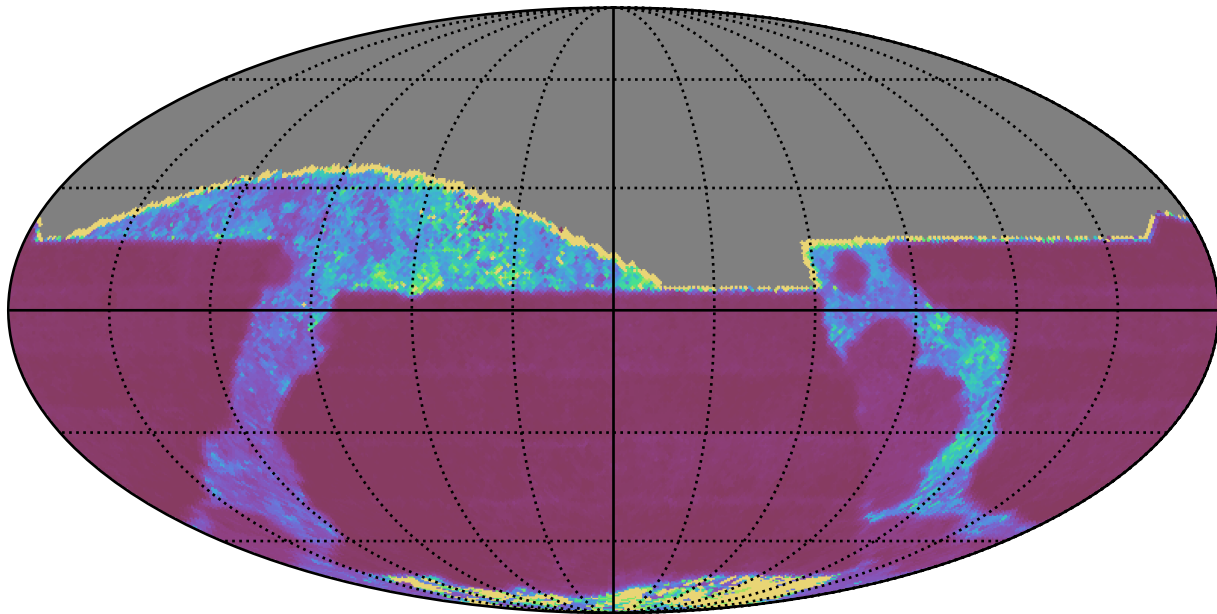

too\_elab\_r64\_d2\_gz\_v3.4\_10yrs All sky z band: Median Inter-Night Gap

Median Inter-Night Gap (days)