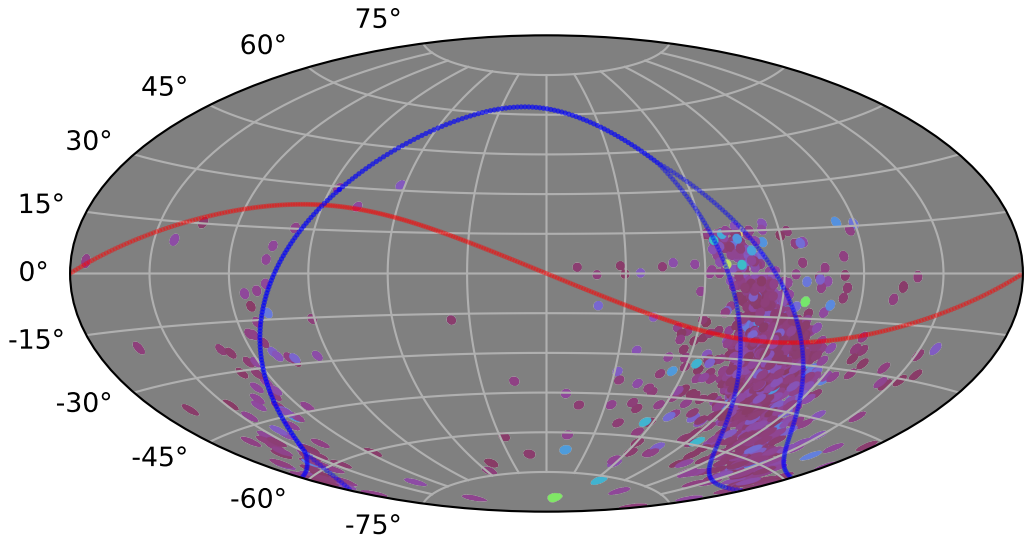

too_elab_r64_d2_griz_v3.4_10yrs : XRBPoMetric_mean_time_between_detections

5 10 15 20 25 30 35 40 45
XRBPoMetric_mean_time_between_detections
(Detected, 0 or 1)