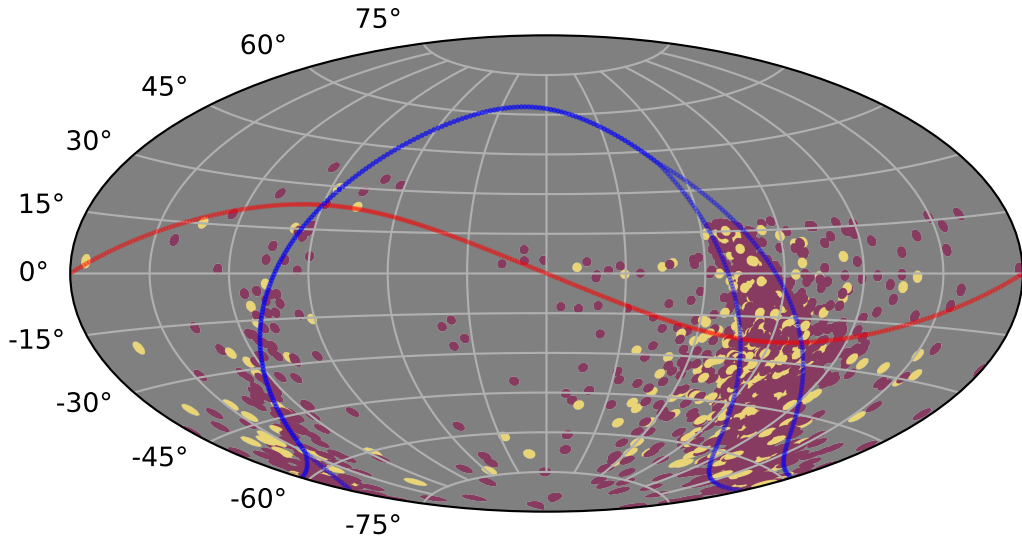

too_elab_r64_d2_griz_v3.4_10yrs : XRBPopMetric_early_detect

XRBPopMetric_early_detect
(Detected, 0 or 1)