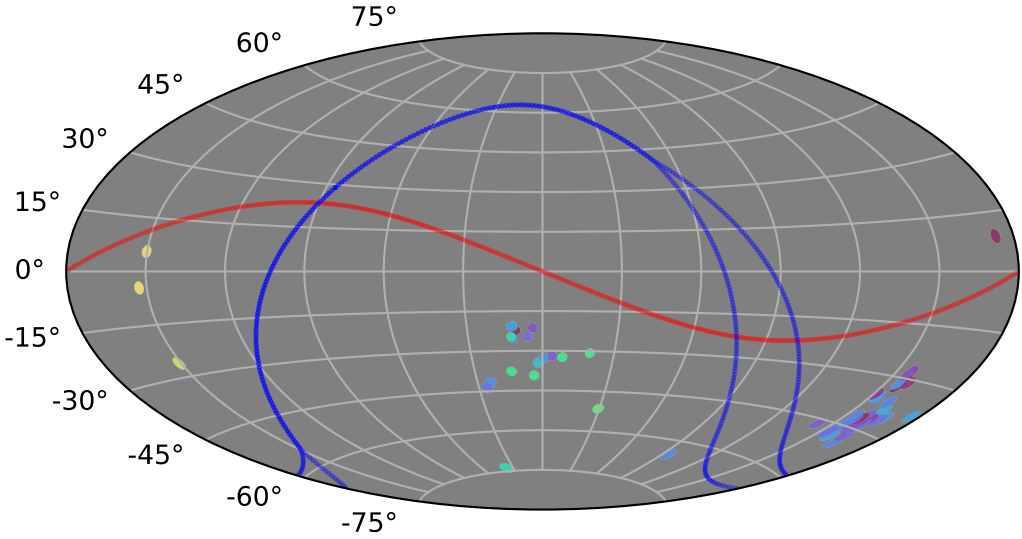

too_elab_r64_d2_griz_v3.4_10yrs gi: LVDwarfs

-7.0 -6.5 -6.0 -5.5 -5.0 -4.5 -4.0

LVDwarfs (M_V limit)