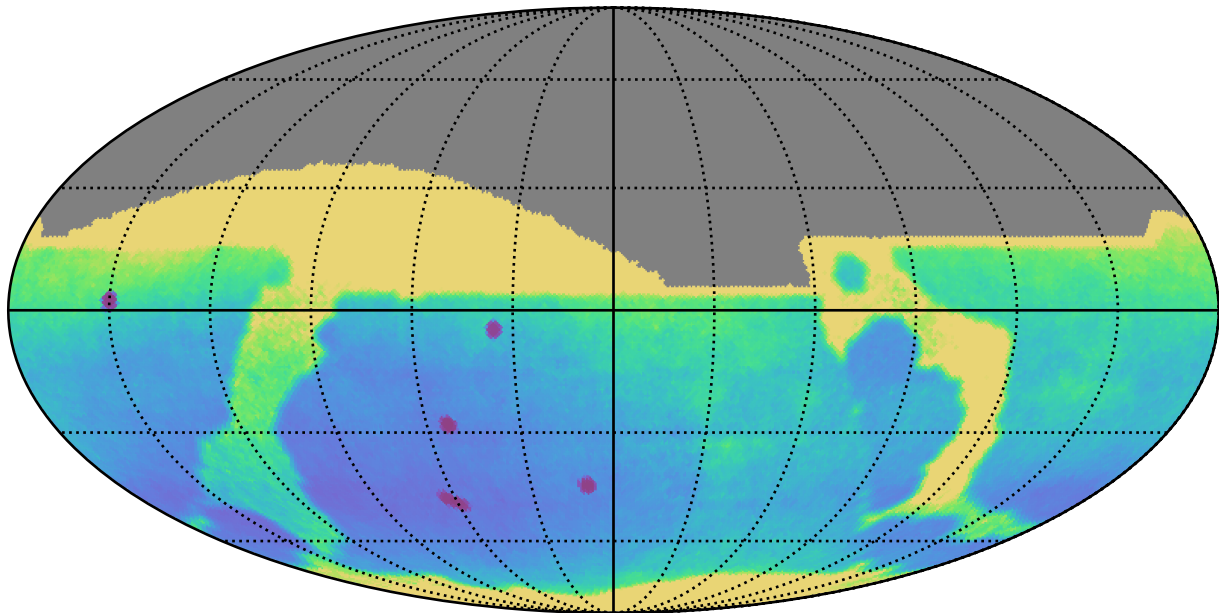

too_elab_r64_d2_griz_v3.4_10yrs All sky: Parallax Uncert @ 24.0

Parallax Uncert @ 24.0 (mas)