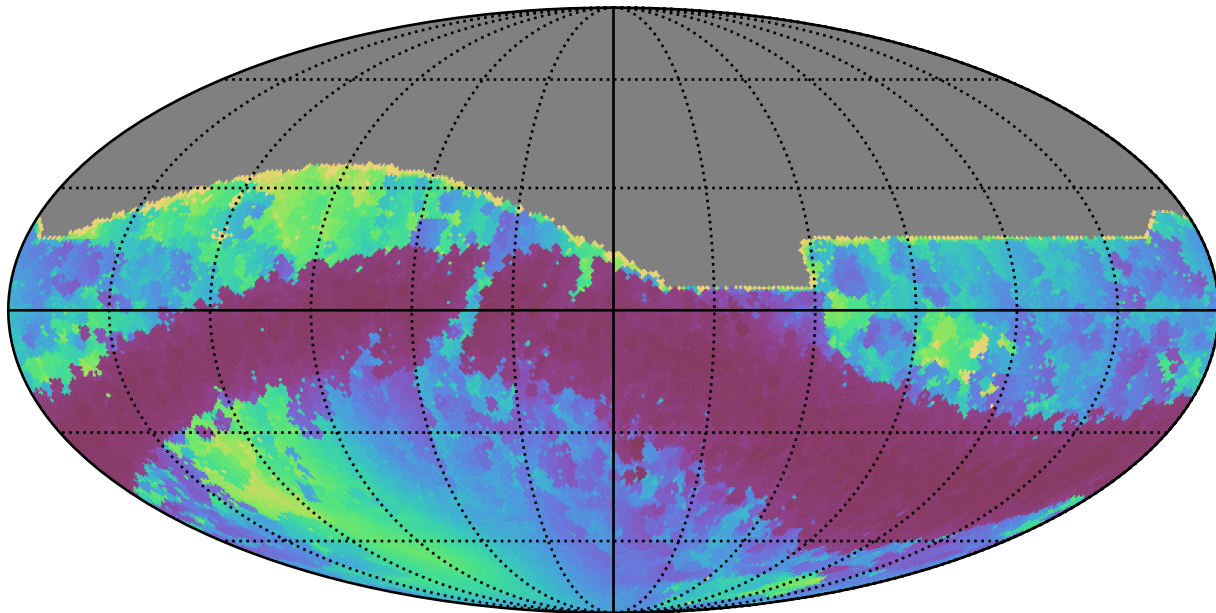

too_elab_r64_d2_griz_v3.4_10yrs All sky r band: Min solarElong

Min solarElong (degrees)