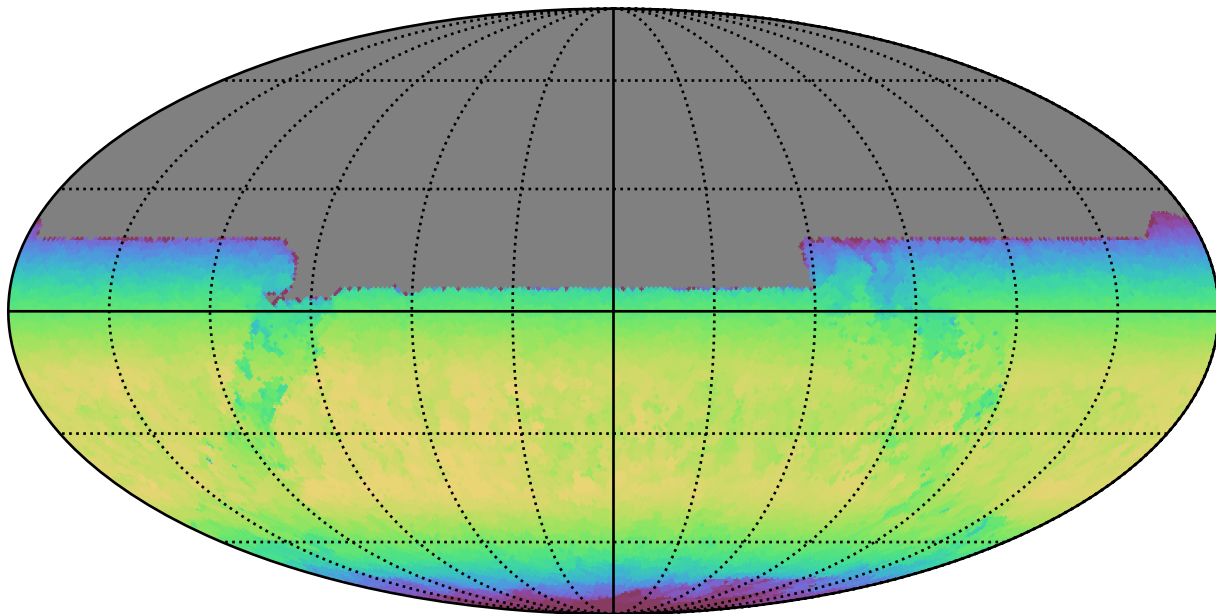

too_elab_r64_d2_griz_v3.4_10yrs All sky y band: Max skyBrightness

18.10 18.15 18.20 18.25 18.30 18.35 18.40 18.45 18.50 18.55 **18.60**

Max skyBrightness (mag/sq arcsec)