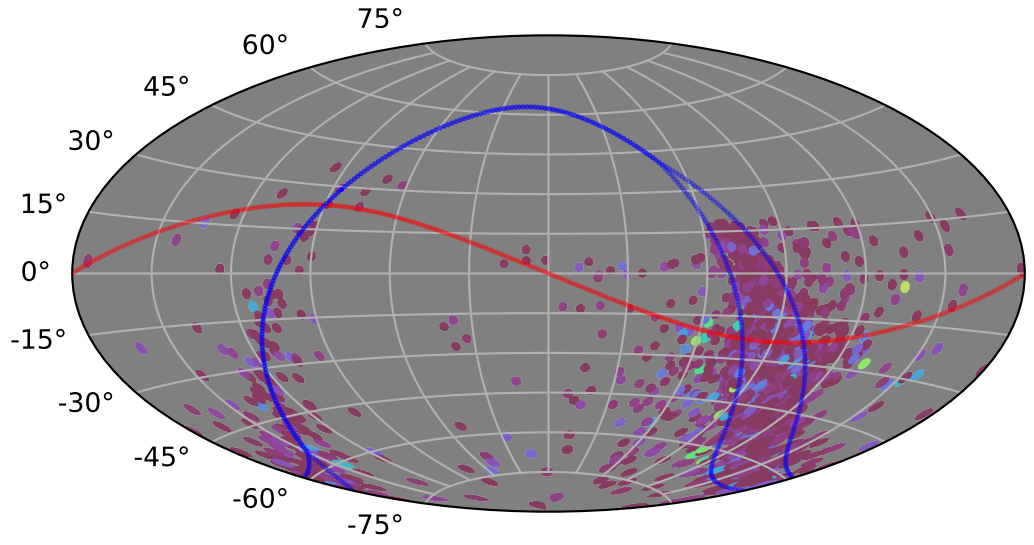

too_elab_r64_d2_giz_v3.4_10yrs : XRBPopMetric_number_of_detections

XRBPopMetric_number_of_detections
(Detected, 0 or $\bar{1}$)