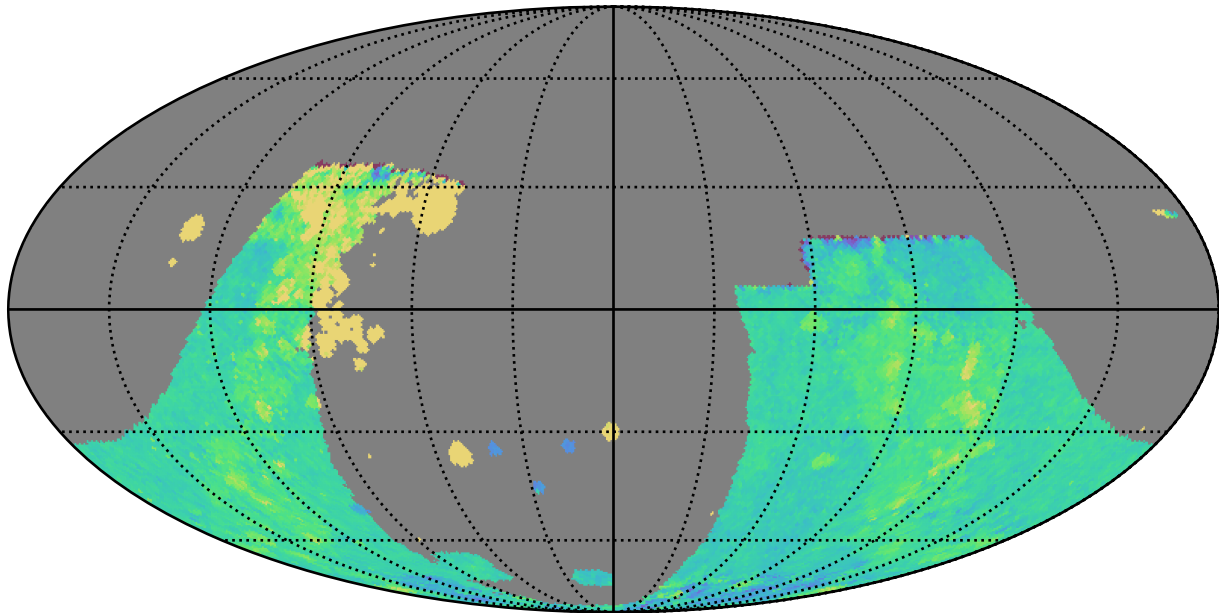

too_elab_r64_d2_giz_v3.4_10yrs : GalplaneTimePerFilter_combined_map_i

GalplaneTimePerFilter_combined_map_i
(filter mag MJD s)