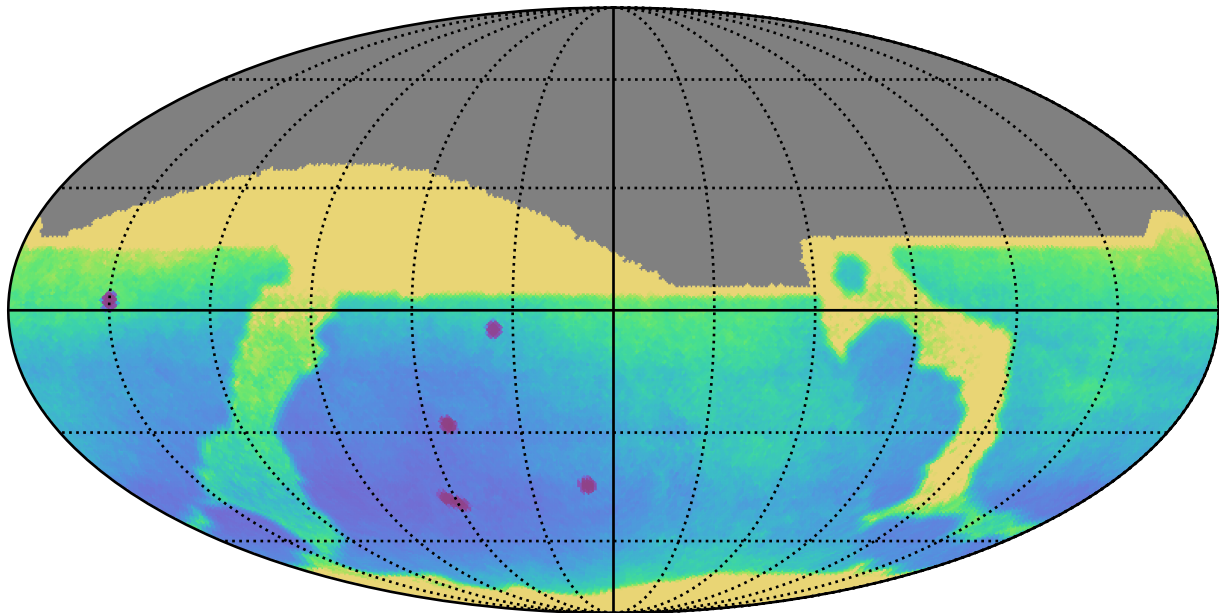

too_elab_r64_d2_giz_v3.4_10yrs All sky: Parallax Uncert @ 24.0

Parallax Uncert @ 24.0 (mas)