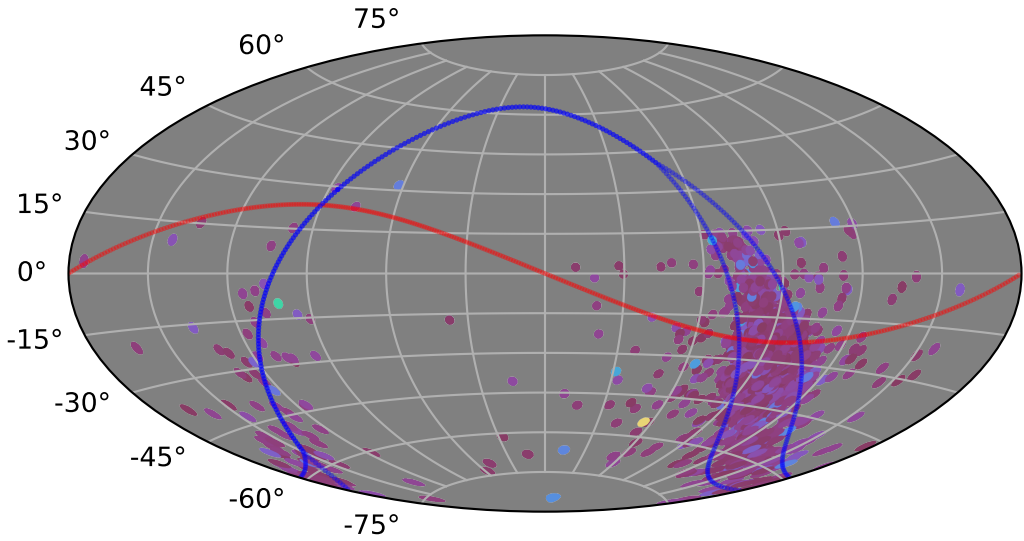

too_elab_r32_d3_ugrizy_v3.4_10yrs : XRBPopMetric_mean_time_between_detections

6 12 18 24 30 36 42 48 54
XRBPopMetric_mean_time_between_detections
(Detected, 0 or 1)