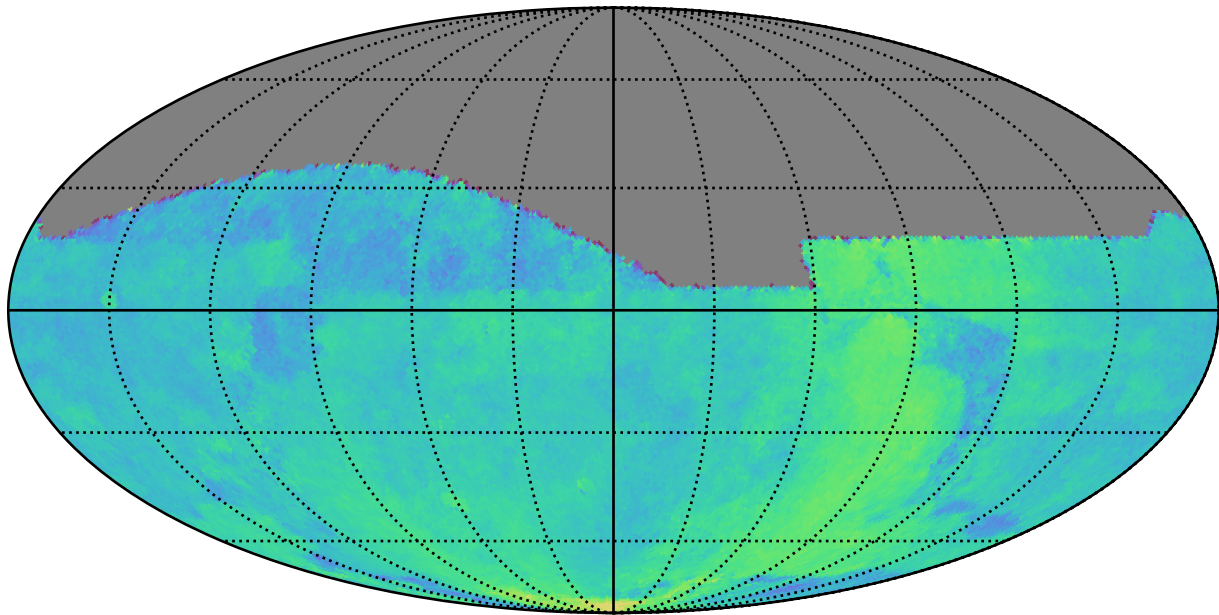

too_elab_r32_d3_ugrizy_v3.4_10yrs : Parallax Coverage @ 24.0

Parallax Coverage @ 24.0 (ratio)