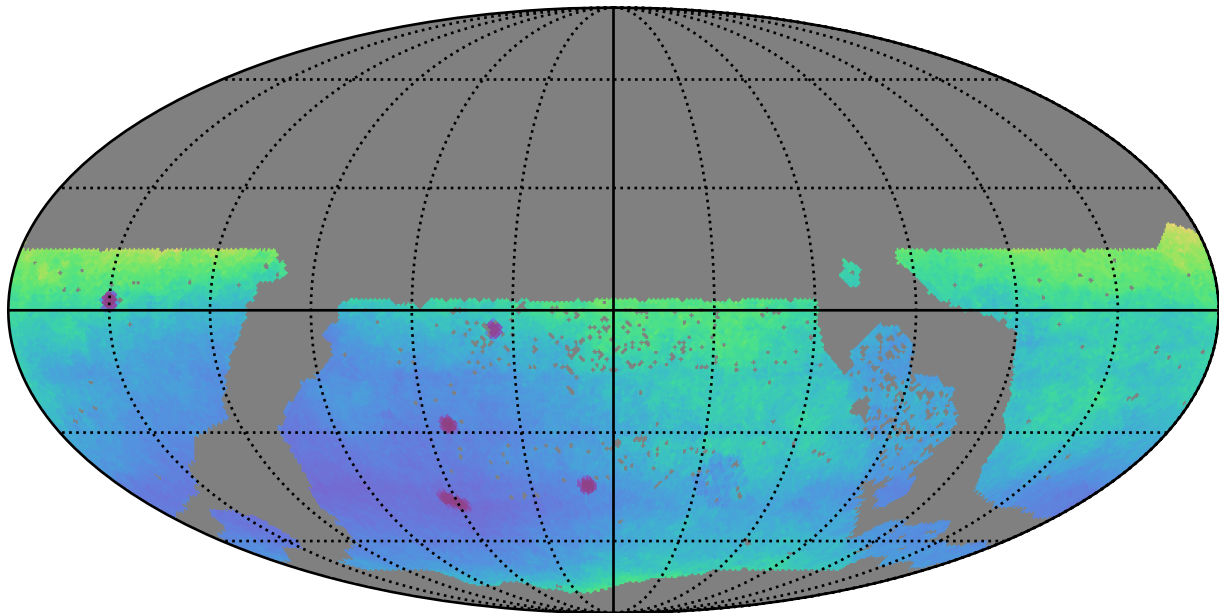

too_elab_r32_d3_ugrizy_v3.4_10yrs WFD: Parallax Uncert @ 24.0

Parallax Uncert @ 24.0 (mas)