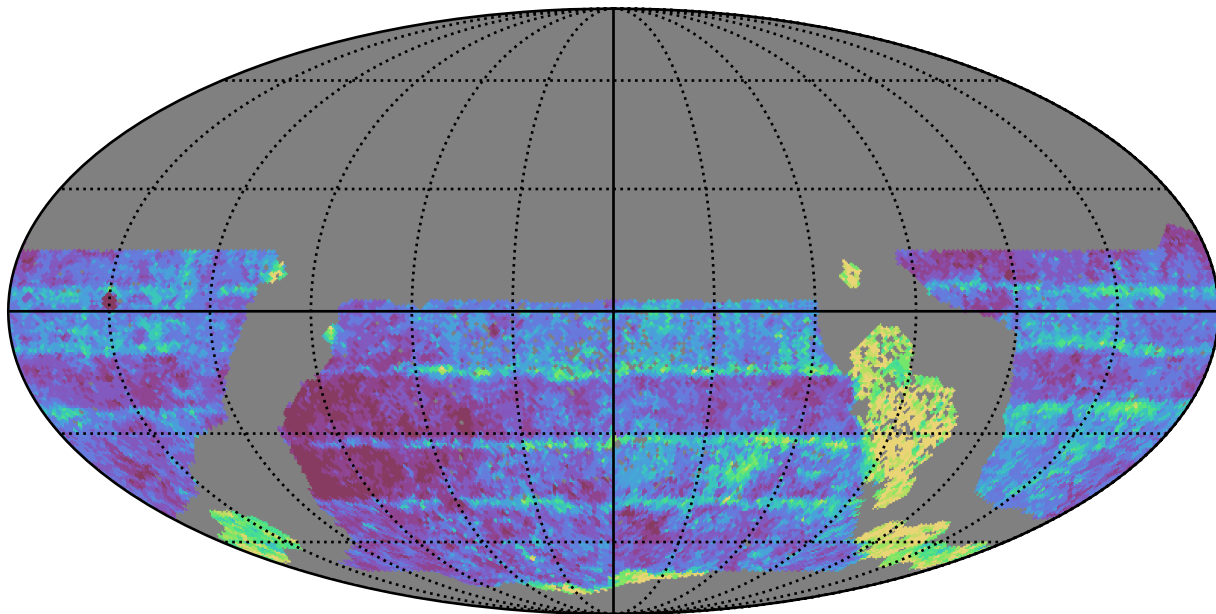

too_elab_r32_d3_ugrizy_v3.4_10yrs WFD z band: Median Inter-Night Gap

Median Inter-Night Gap (days)