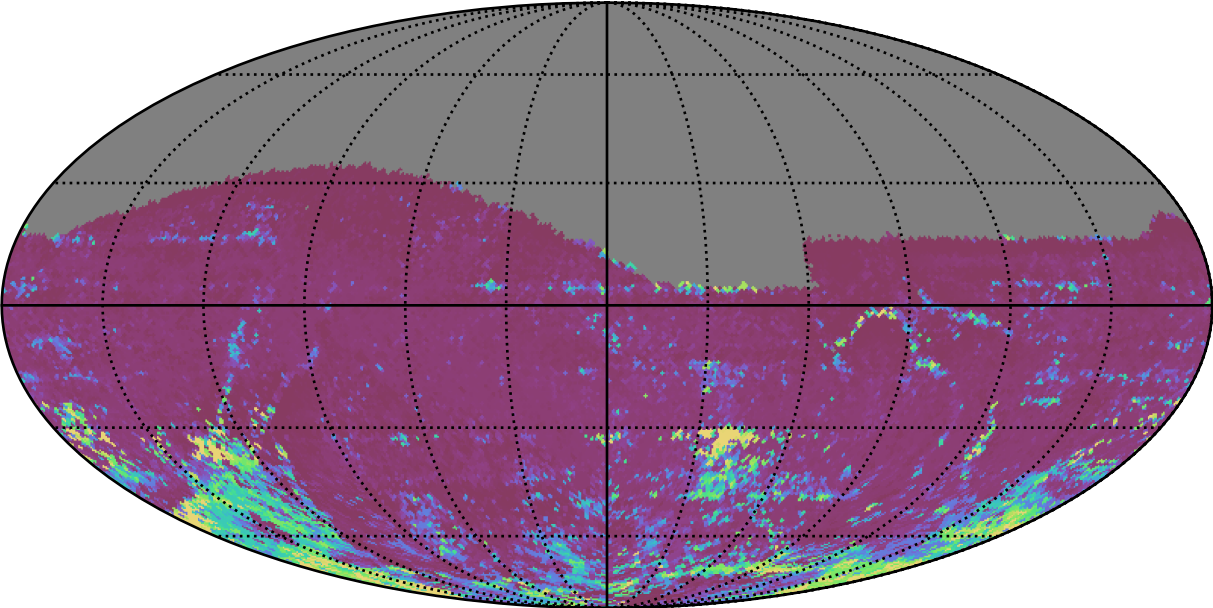

too_elab_r32_d3_ugrizy_v3.4_10yrs All sky i band: 75th Percentile Intranight Timespan

75th Percentile Intranight Timespan (minutes)