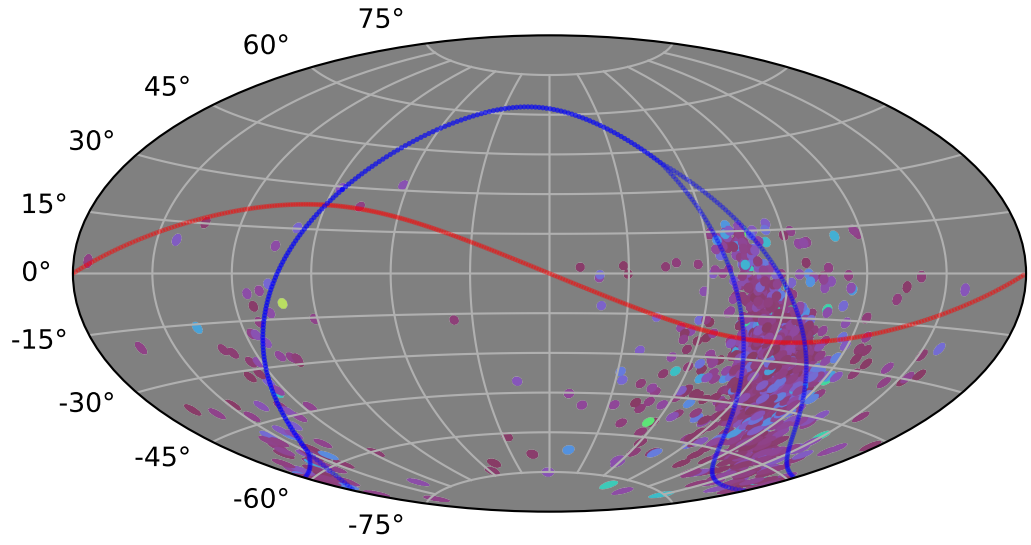

too\_elab\_r32\_d3\_gz\_v3.4\_10yrs : XRBPoMetric\_mean\_time\_between\_detections

4 8 12 16 20 24 28 32 36  
XRBPoMetric\_mean\_time\_between\_detections  
(Detected, 0 or 1)