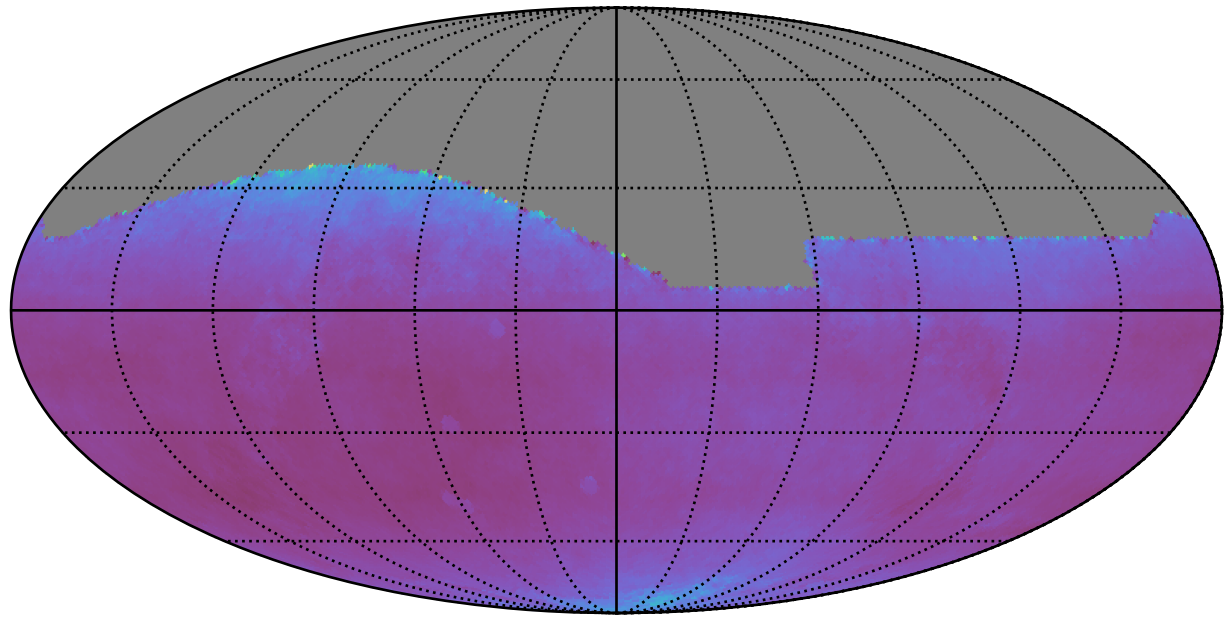

too_elab_r32_d3_gz_v3.4_10yrs night<3652 and i: SNR-weighted FWHMeff i, year<10

0.6 0.8 1.0 1.2 1.4 1.6 1.8 2.0 2.2 2.4
SNR-weighted FWHMeff i, year<10
(mag arcsec)