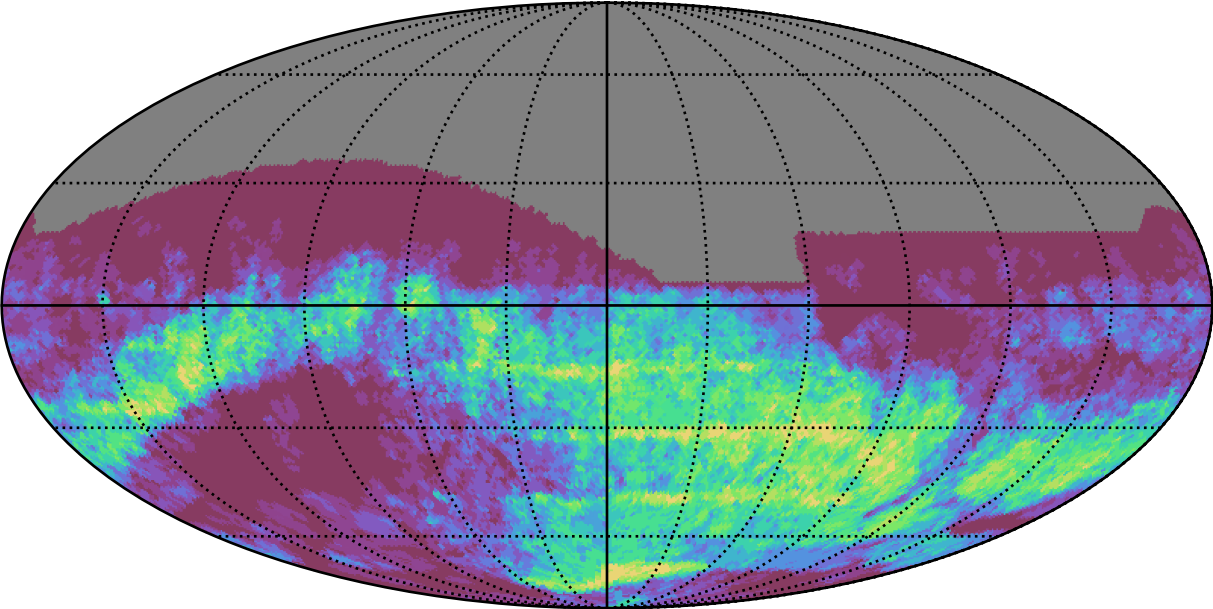

too_elab_r32_d3_gz_v3.4_10yrs : GalPlaneSeasonGapsTimescales_xray_binaries_map_Tau_25_0

0.0 0.1 0.2 0.3 0.4 0.5 0.6 0.7 0.8 0.9 1.0
GalPlaneSeasonGapsTimescales_xray_binaries_map_Tau_25_0
(MJD mag)