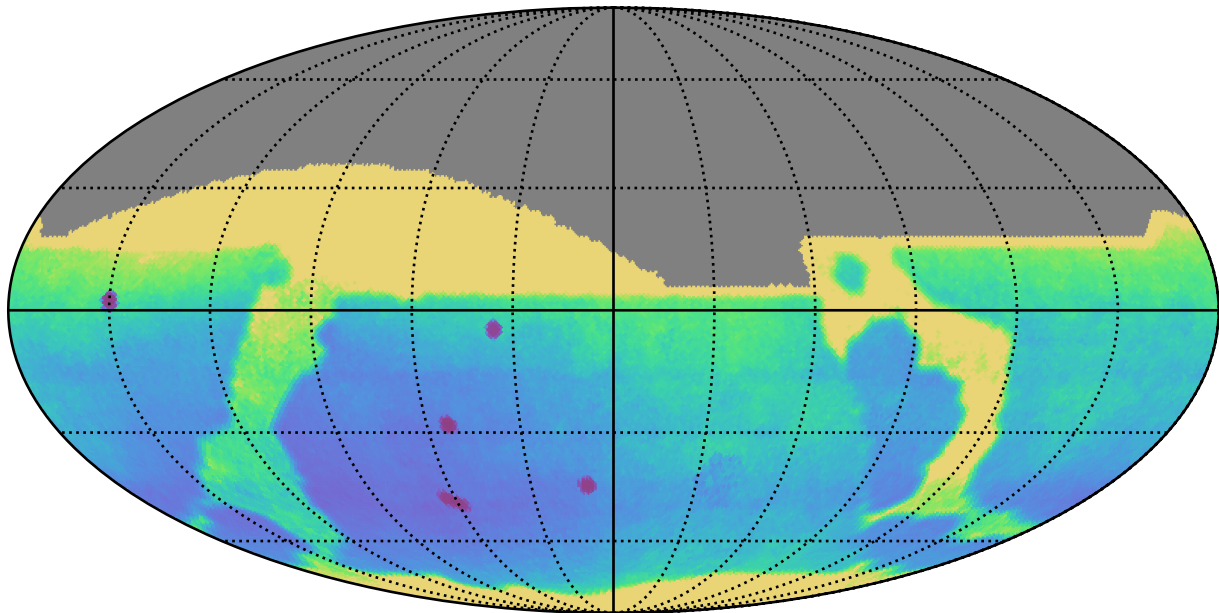

too\_elab\_r32\_d3\_gz\_v3.4\_10yrs All sky: Parallax Uncert @ 24.0

Parallax Uncert @ 24.0 (mas)