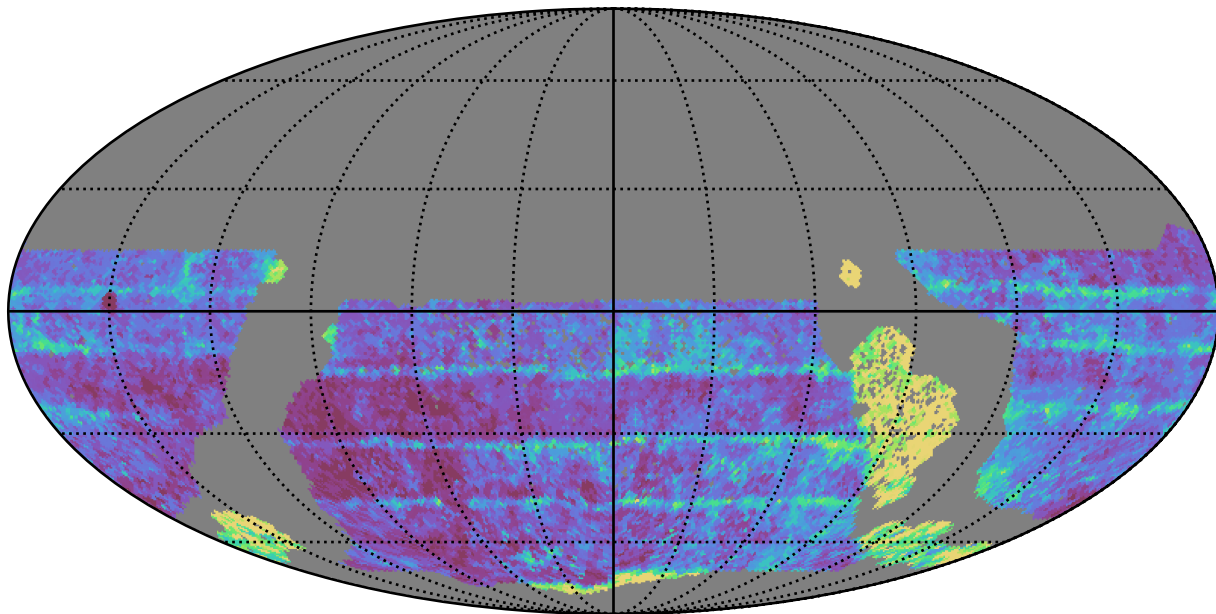

too_elab_r32_d3_gz_v3.4_10yrs WFD z band: Median Inter-Night Gap

Median Inter-Night Gap (days)