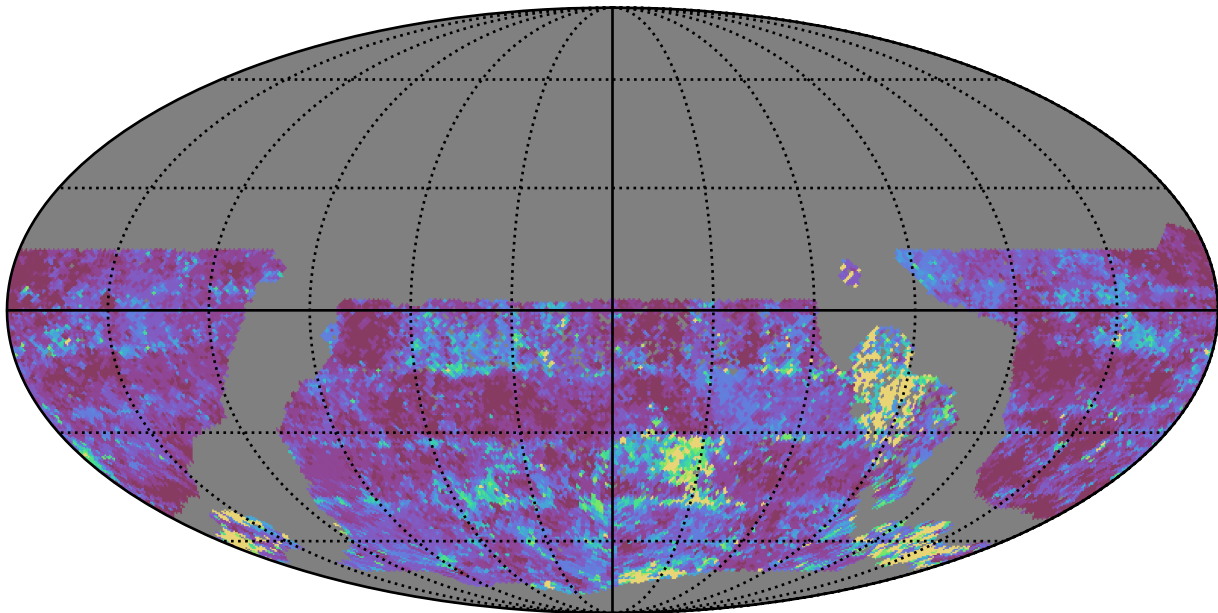

too\_elab\_r32\_d3\_gz\_v3.4\_10yrs WFD u band: 20thPercentile Inter-Night Gap

20thPercentile Inter-Night Gap (days)