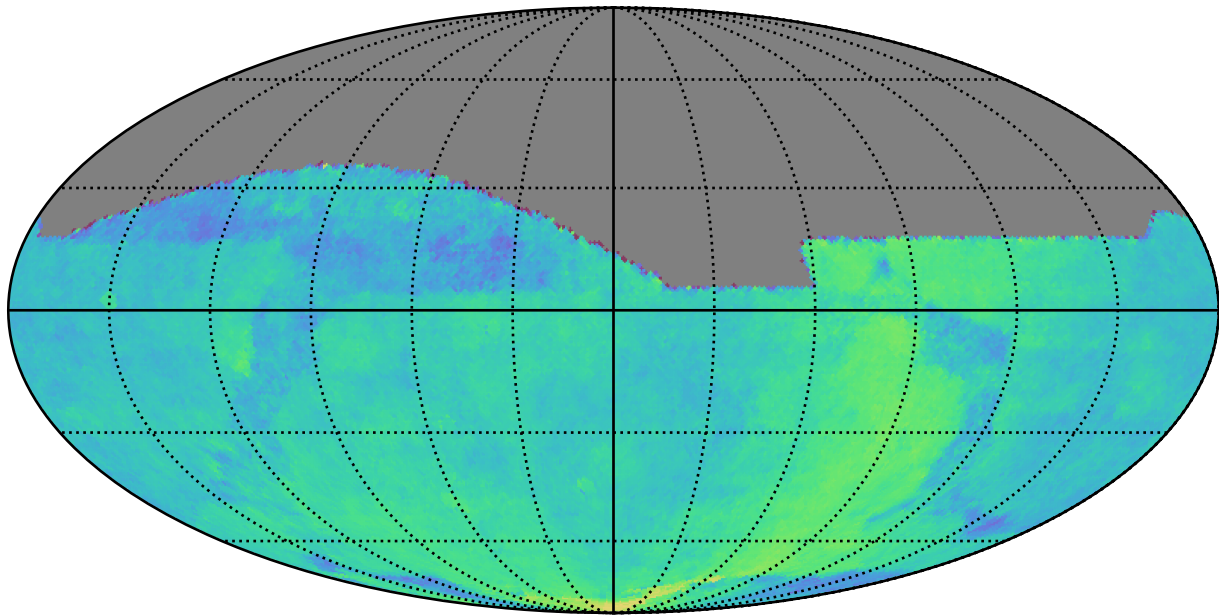

too\_elab\_r32\_d3\_griz\_v3.4\_10yrs : Parallax Coverage @ 24.0

Parallax Coverage @ 24.0 (ratio)