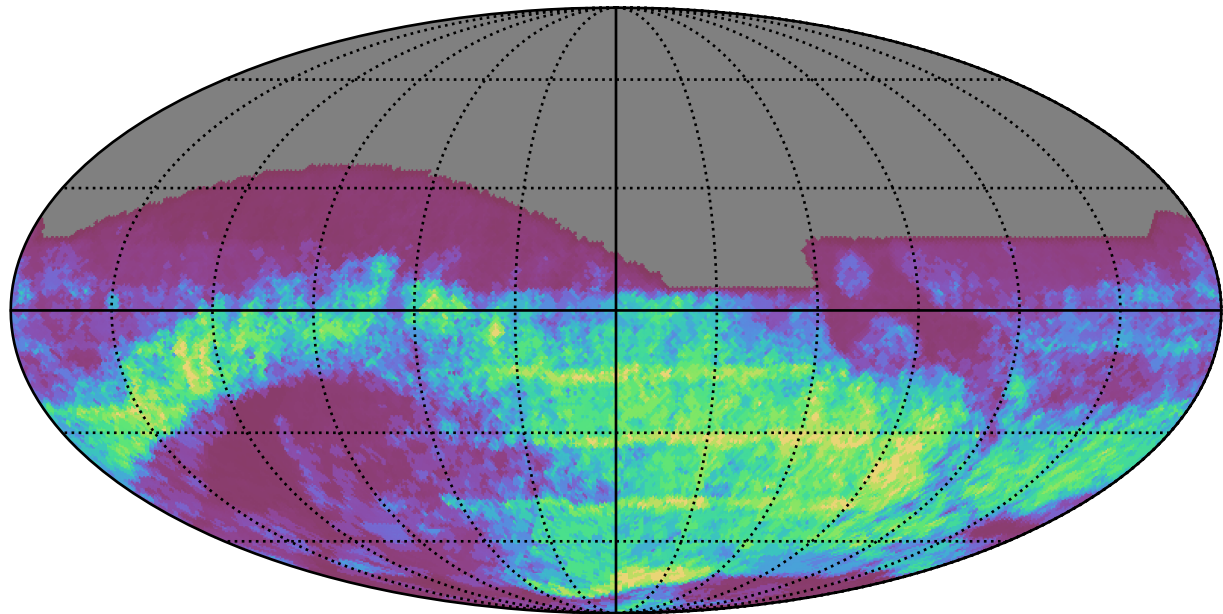

too_elab_r32_d3_griz_v3.4_10yrs : GalPlaneSeasonGapsTimescales_xray_binaries_map_Tau_55_0

0.0 0.1 0.2 0.3 0.4 0.5 0.6 0.7 0.8 0.9 1.0
GalPlaneSeasonGapsTimescales_xray_binaries_map_Tau_55_0
(MJD mag)