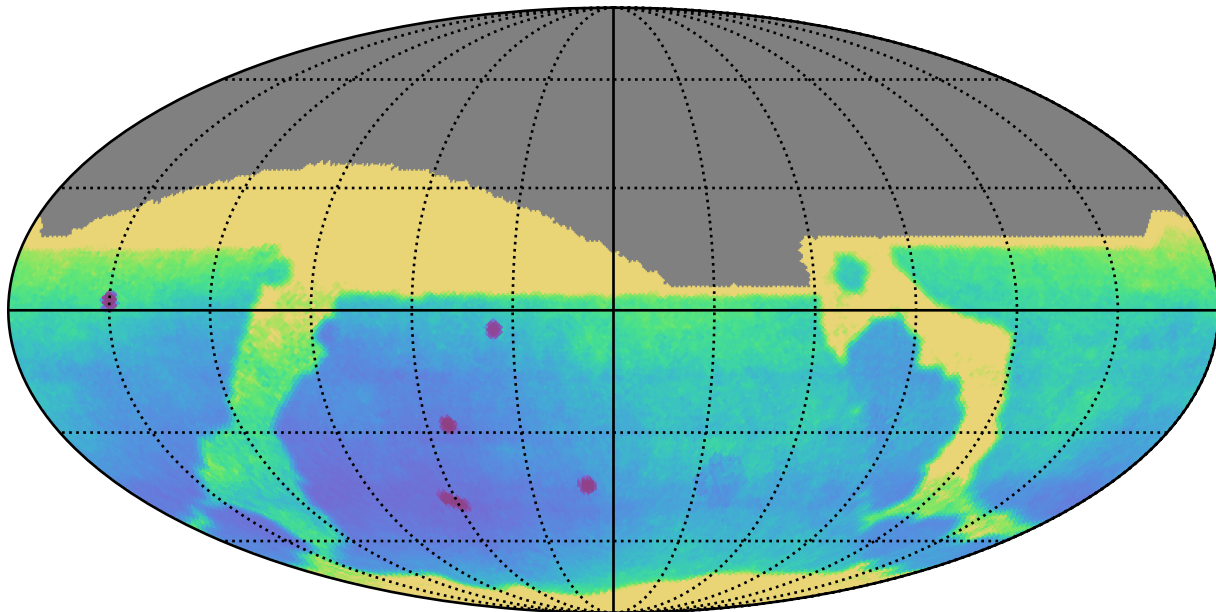

too_elab_r32_d3_griz_v3.4_10yrs All sky: Parallax Uncert @ 24.0

Parallax Uncert @ 24.0 (mas)