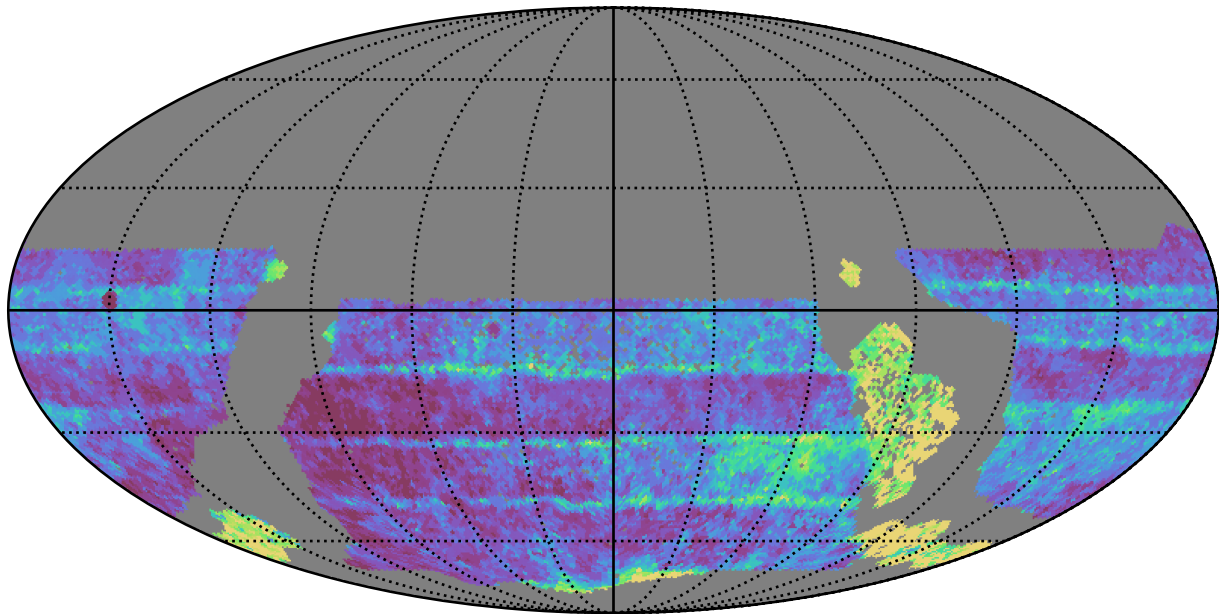

too\_elab\_r32\_d3\_griz\_v3.4\_10yrs WFD z band: Median Inter-Night Gap

Median Inter-Night Gap (days)