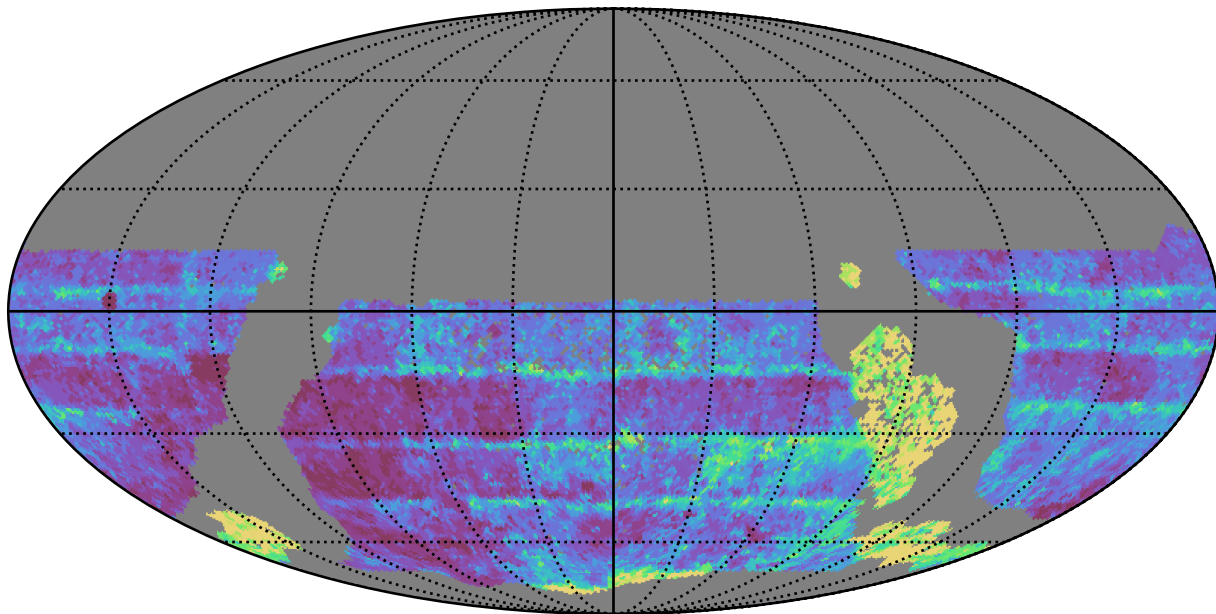

too_elab_r32_d3_griz_v3.4_10yrs WFD z band: Median Inter-Night Gap

Median Inter-Night Gap (days)