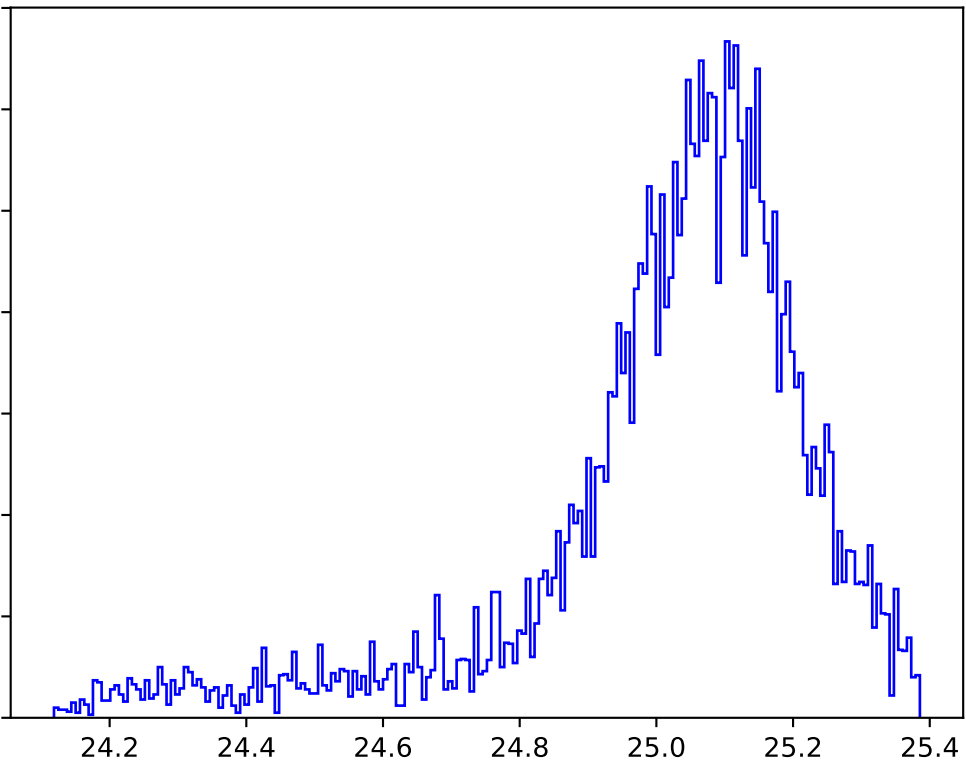

too_elab_r32_d3_griz_v3.4_10yrs All sky all bands: Max fiveSigmaDepth

0.588

Area (1000s of square degrees)

0.504
0.420
0.336
0.252
0.168
0.084
0.000

Max fiveSigmaDepth (mag)