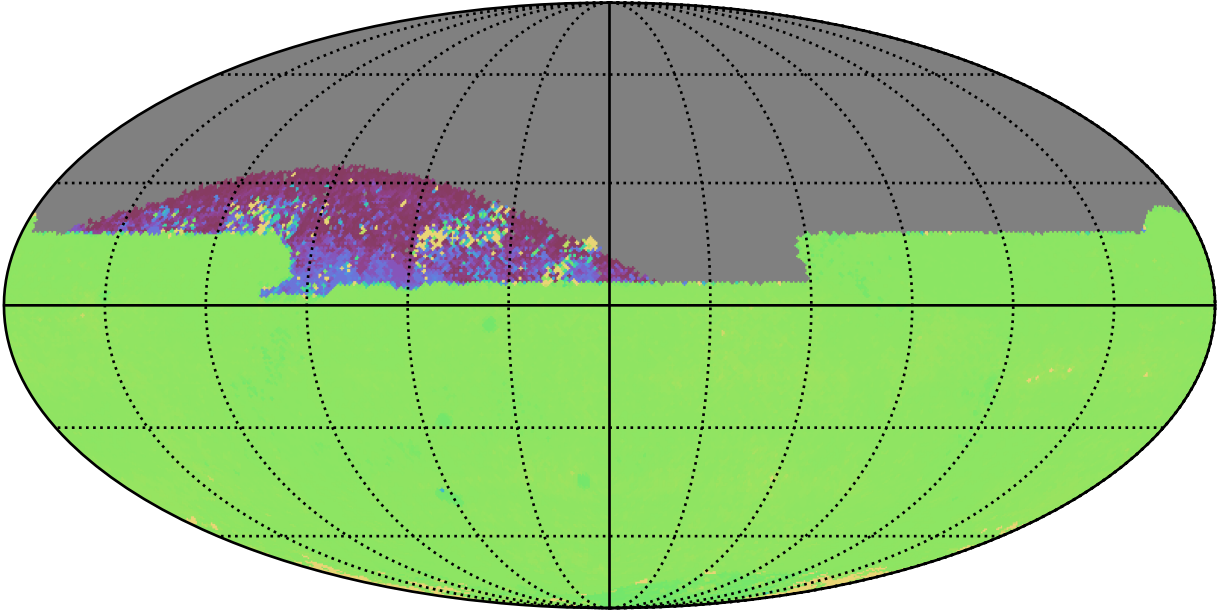

too_elab_r32_d3_griz_v3.4_10yrs All sky zy bands: 75th Percentile Intranight Timespan

75th Percentile Intranight Timespan (minutes)