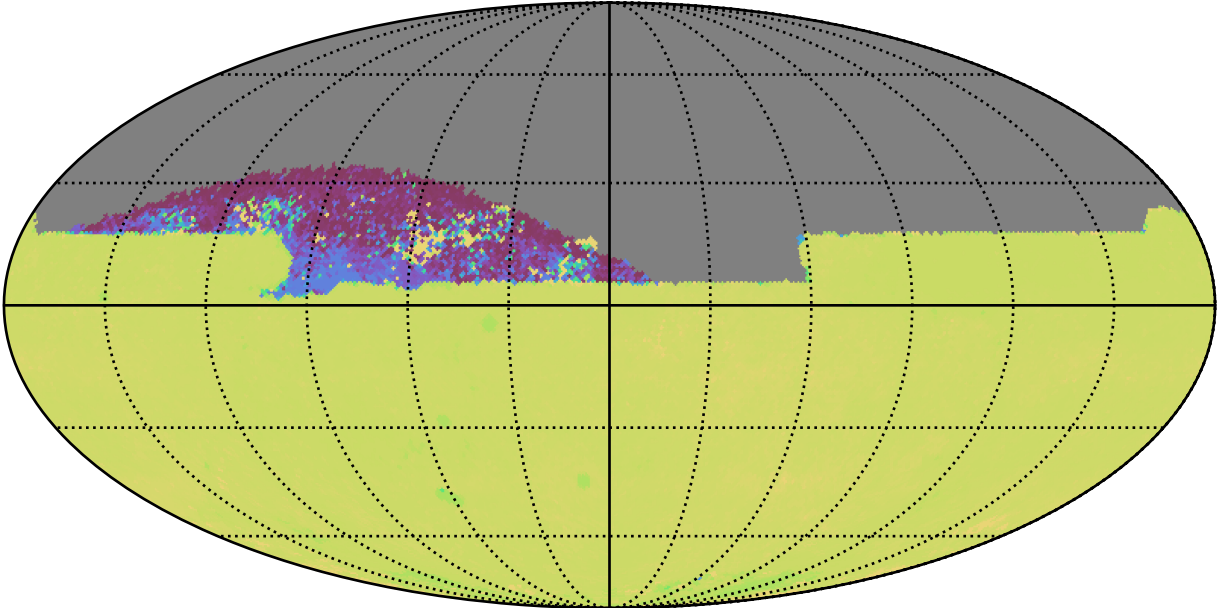

too_elab_r32_d3_griz_v3.4_10yrs All sky zy bands: 75th Percentile Intranight Timespan

75th Percentile Intranight Timespan (minutes)