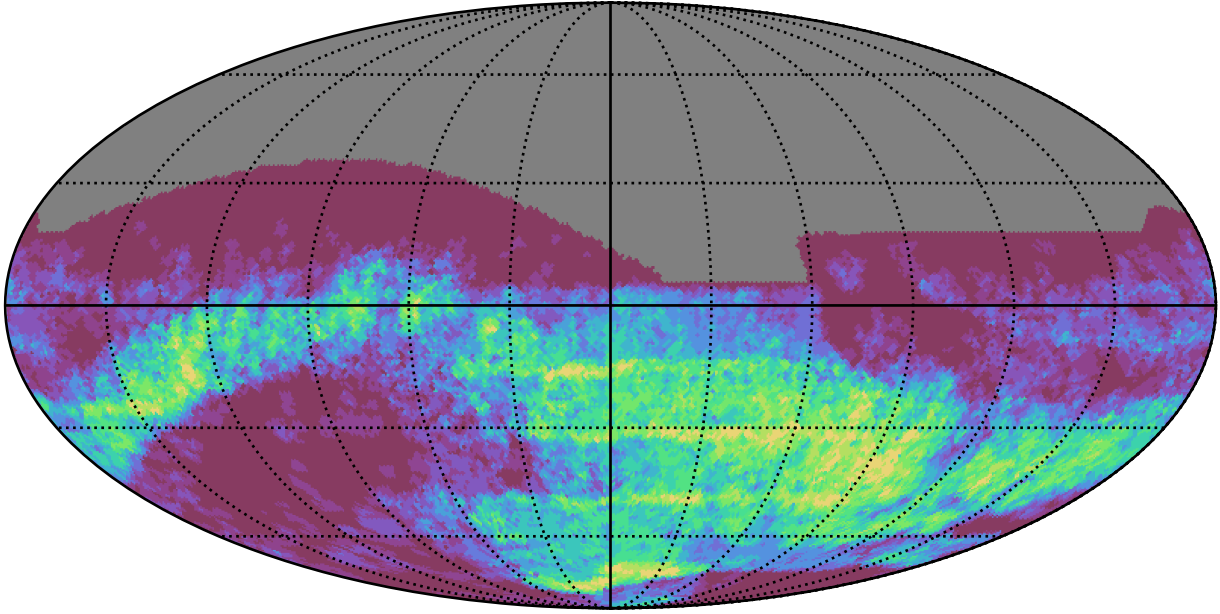

too\_elab\_r32\_d3\_giz\_v3.4\_10yrs : GalPlaneSeasonGapsTimescales\_xray\_binaries\_map\_Tau\_10\_0

0.0 0.1 0.2 0.3 0.4 0.5 0.6 0.7 0.8 0.9 1.0  
GalPlaneSeasonGapsTimescales\_xray\_binaries\_map\_Tau\_10\_0  
(MJD mag)