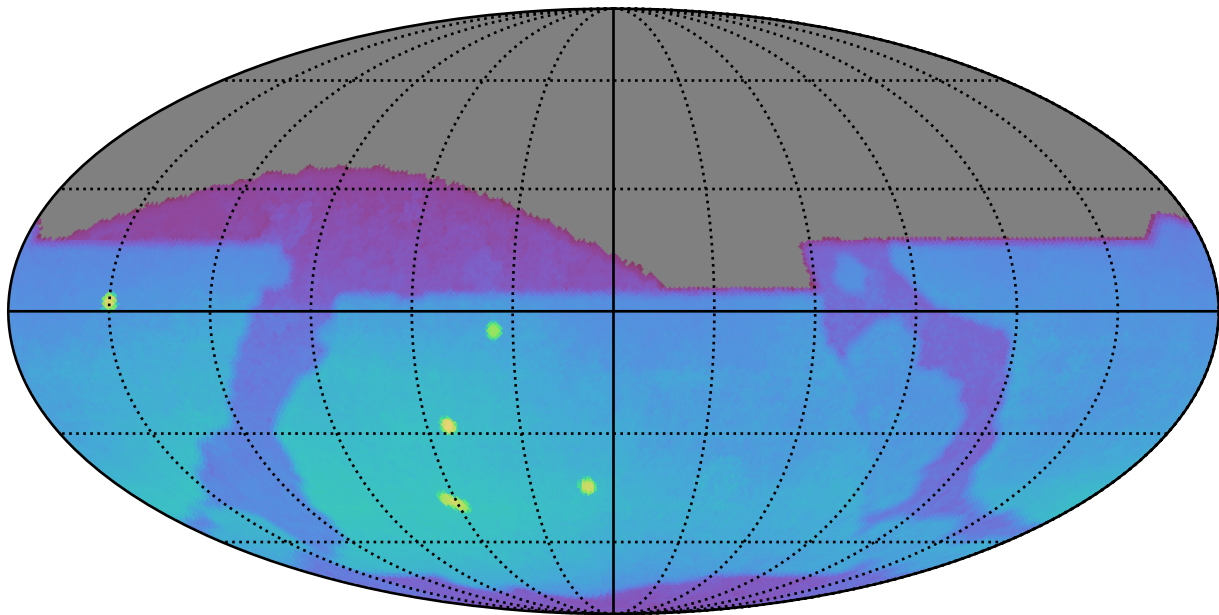

too_elab_r32_d3_giz_v3.4_10yrs : Brown Dwarf, L7

Brown Dwarf, L7 (pc)