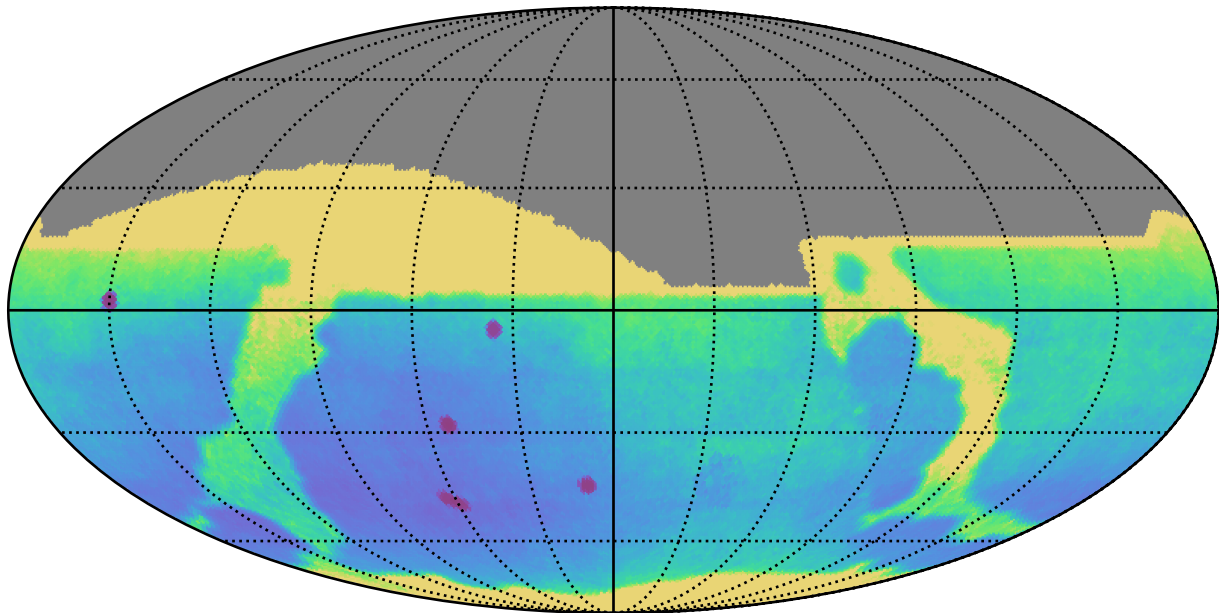

too_elab_r32_d3_giz_v3.4_10yrs All sky: Parallax Uncert @ 24.0

Parallax Uncert @ 24.0 (mas)