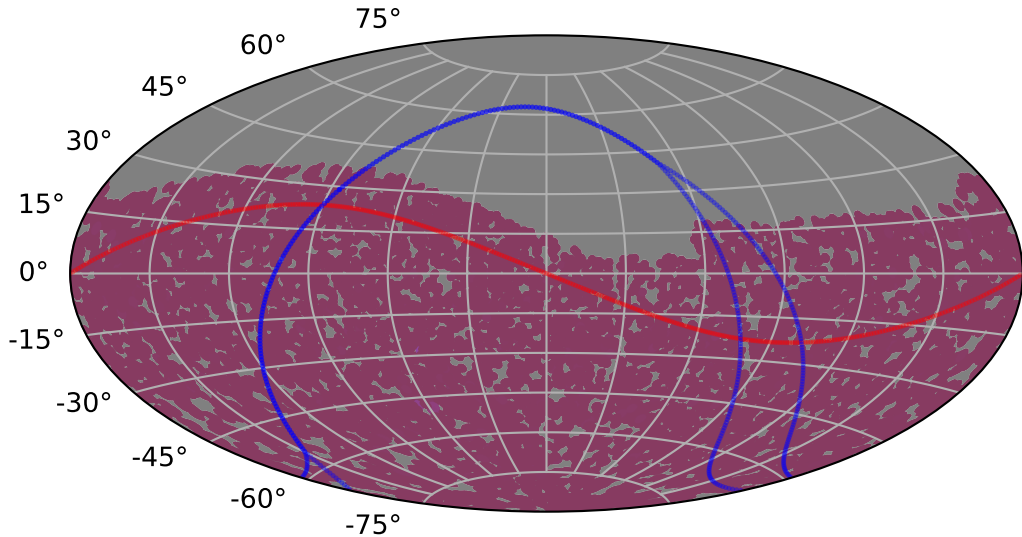

too_elab_r32_d2_ugrizy_v3.4_10yrs : TDE_Quality_some_color_pnum

TDE_Quality_some_color_pnum
(Bad: 0, Good (obs every 2 night): 1)