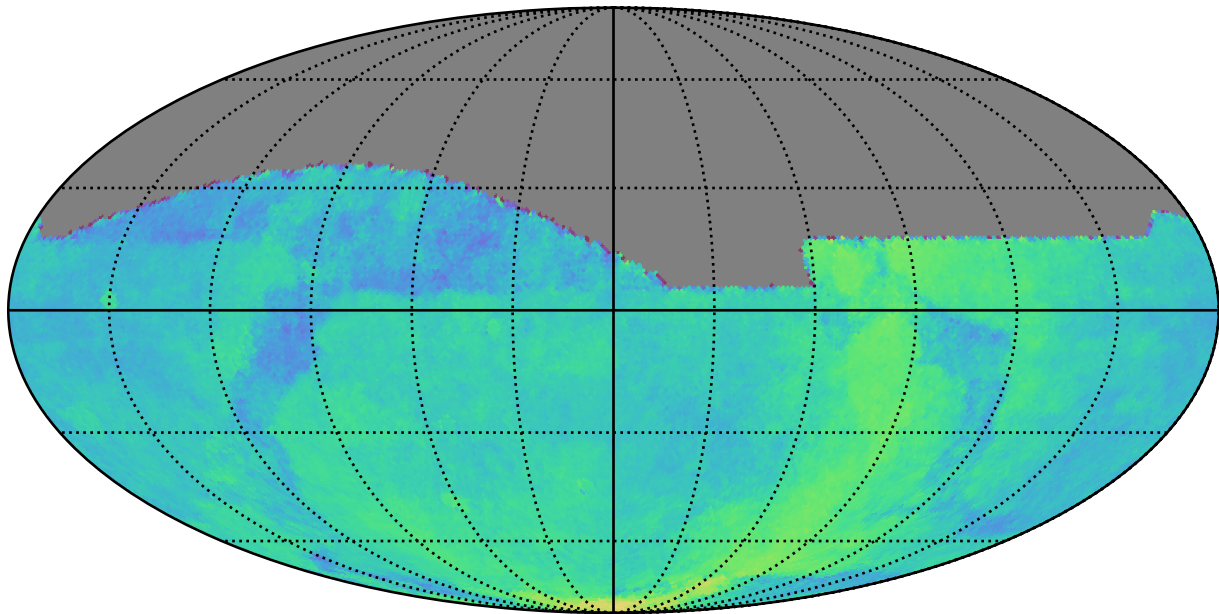

too_elab_r32_d2_ugrizy_v3.4_10yrs : Parallax Coverage @ 24.0

Parallax Coverage @ 24.0 (ratio)