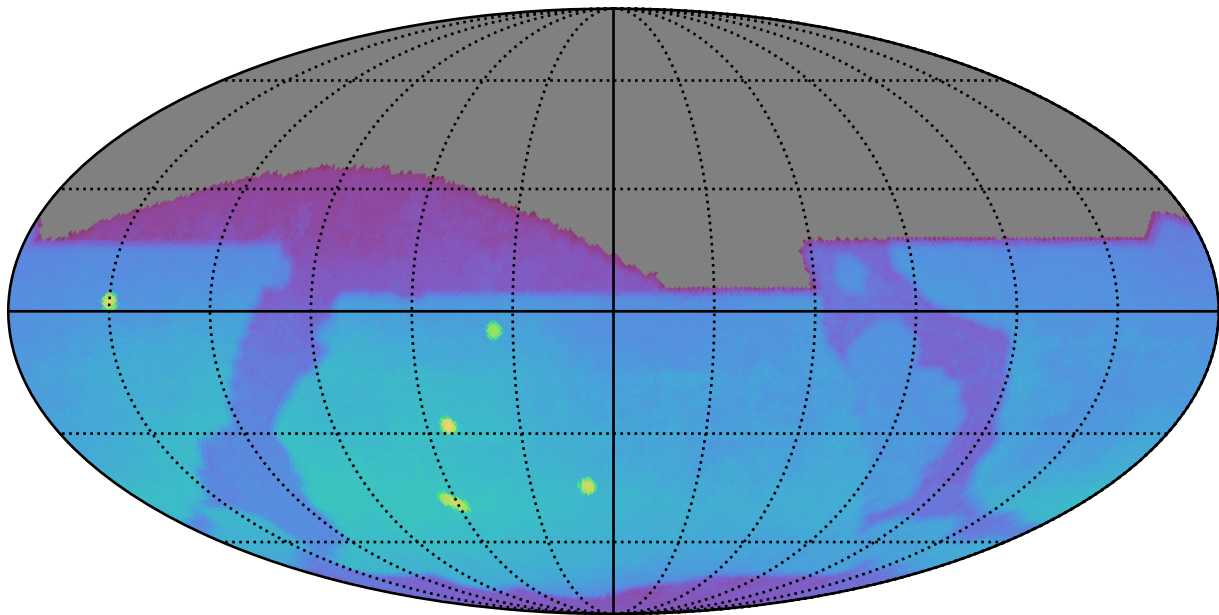

too_elab_r32_d2_ugrizy_v3.4_10yrs : Brown Dwarf, L7

Brown Dwarf, L7 (pc)