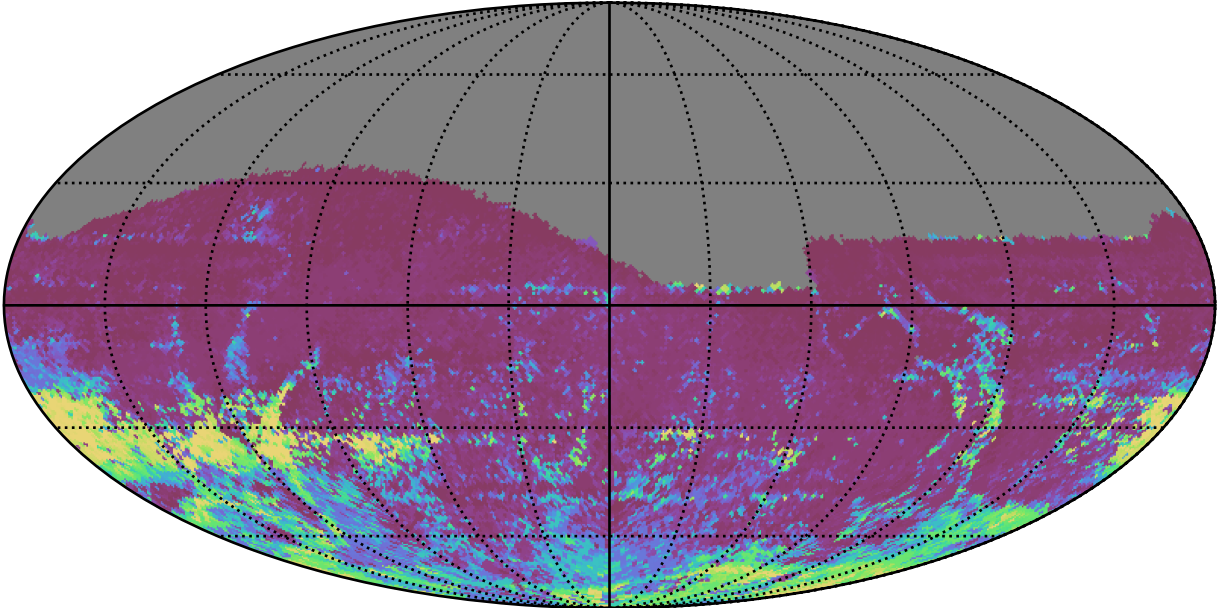

too\_elab\_r32\_d2\_ugrizy\_v3.4\_10yrs All sky r band: 75th Percentile Intranight Timespan

75th Percentile Intranight Timespan (minutes)